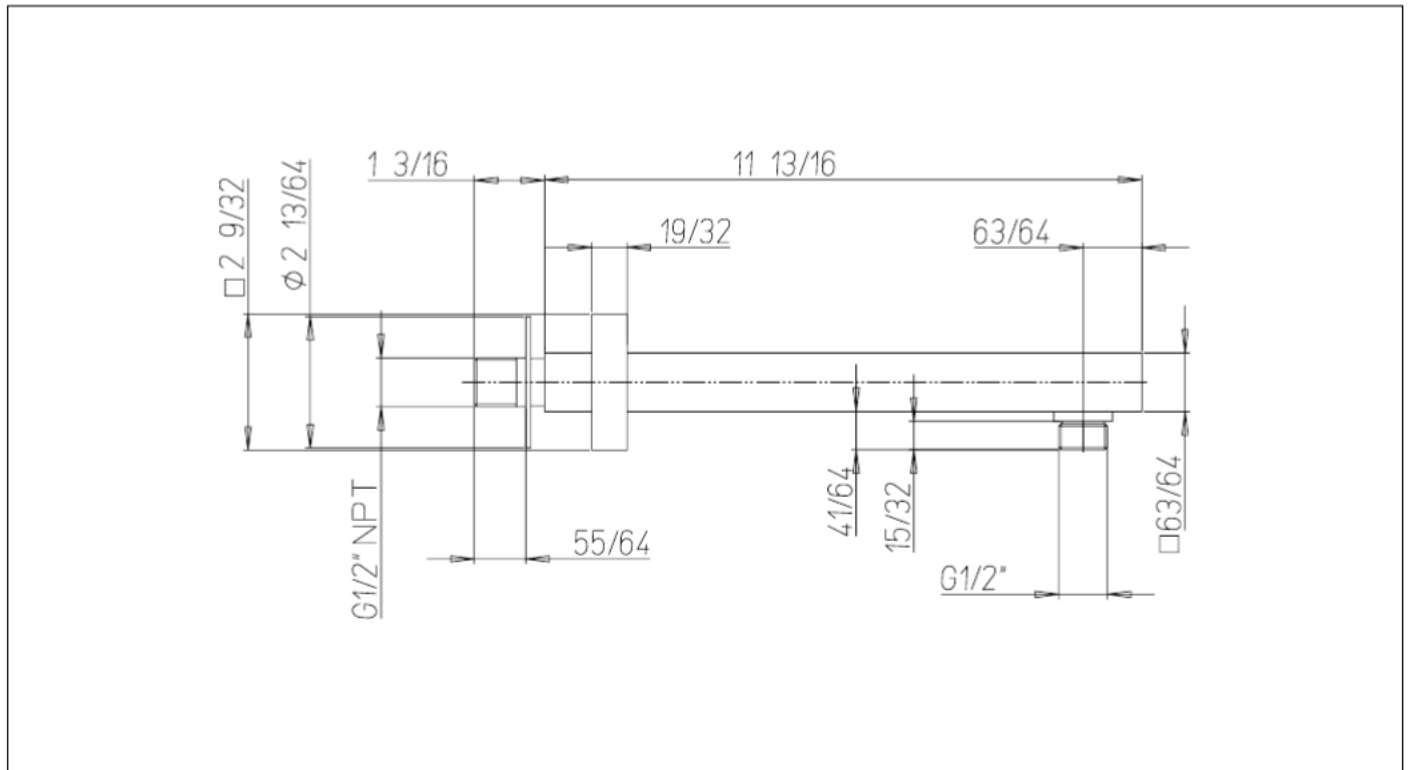

**94745SP**

Supported Shower Arm  
Round 12"

**FINISHES**

- 94745SPPC Polished Chrome
- 94745SPBN Brushed Nickel
- 94745SPBG Brushed Gold
- 94745SPBB Brushed Black

**STANDARDS**

- Compliant with ASME A112.18.1 - CSA B125.1

**FEATURES**

- Solid Brass Construction
- 1/2" male NPT connection
- Round Flange to support arm
- Step-By-Step Installation Instructions

**DIMENSIONS**

Project \_\_\_\_\_  
Contractor \_\_\_\_\_