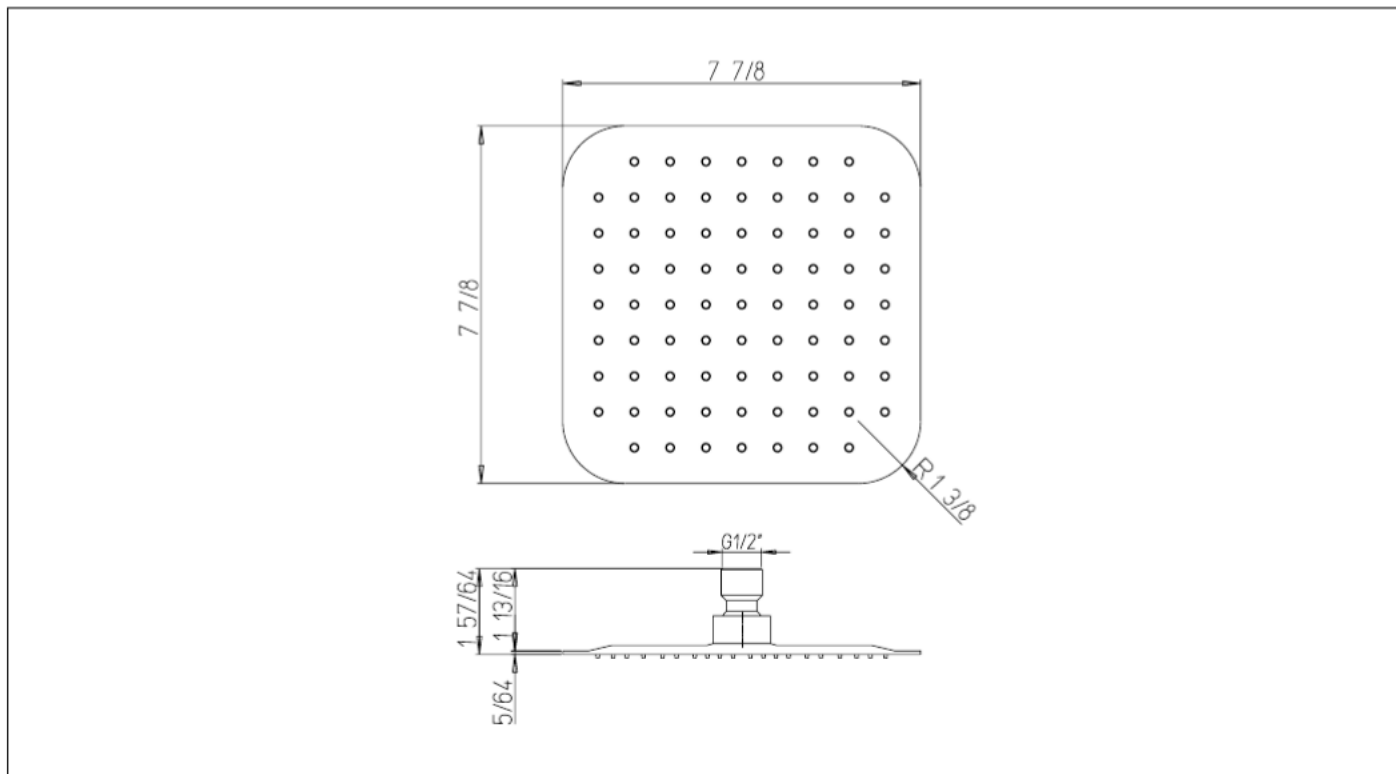

94759S8C

8" Showerhead
only Square

FINISHES

- 94759S8CPC Polished Chrome
- 94759S8CBN Brushed Nickel
- 94759S8CBG Brushed Gold
- 94759S8CBB Brushed Black

STANDARDS

- Compliant with ASME A112.18.1 - CSA B125.1
- CEC listed

FEATURES

- Solid Brass Construction
- 1/2" NPT Connection
- 1.8 GPM @ 60 PSI MAX
- Step-By-Step Installation Instructions

DIMENSIONS

Project _____
 Contractor _____