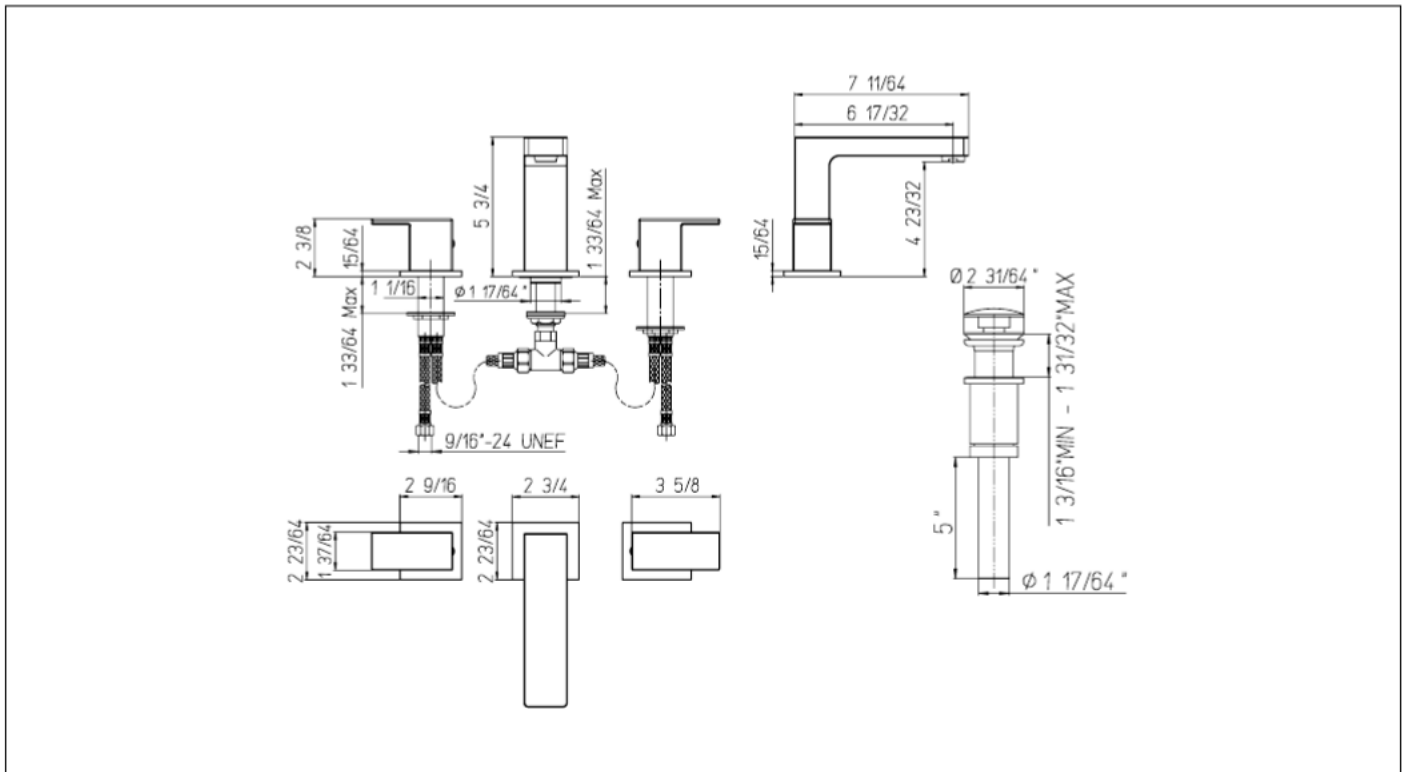

842120C
8" Widespread Lavatory

FINISHES

- 842120CPC Polished Chrome
- 842120CBN Brushed Nickel
- 842120CBB Brushed Black

STANDARDS

- Compliant with ASME A112.18.1 - CSA B125.1
- Compliant with ANSI/NSF 61
- Compliant with NSF 372 (Low lead)
- Certified by IAPMO R&T Lab
- Meets EPA Water Sense Certification:
1.2gpm, 4.5L/min
- ADA Compliant

FEATURES

- Solid Brass Construction
- 1/4 turn Ceramic Disc Valve
- Metal Pop-up assembly
- Step-By-Step Installation Instructions

DIMENSIONS

Project _____
 Contractor _____