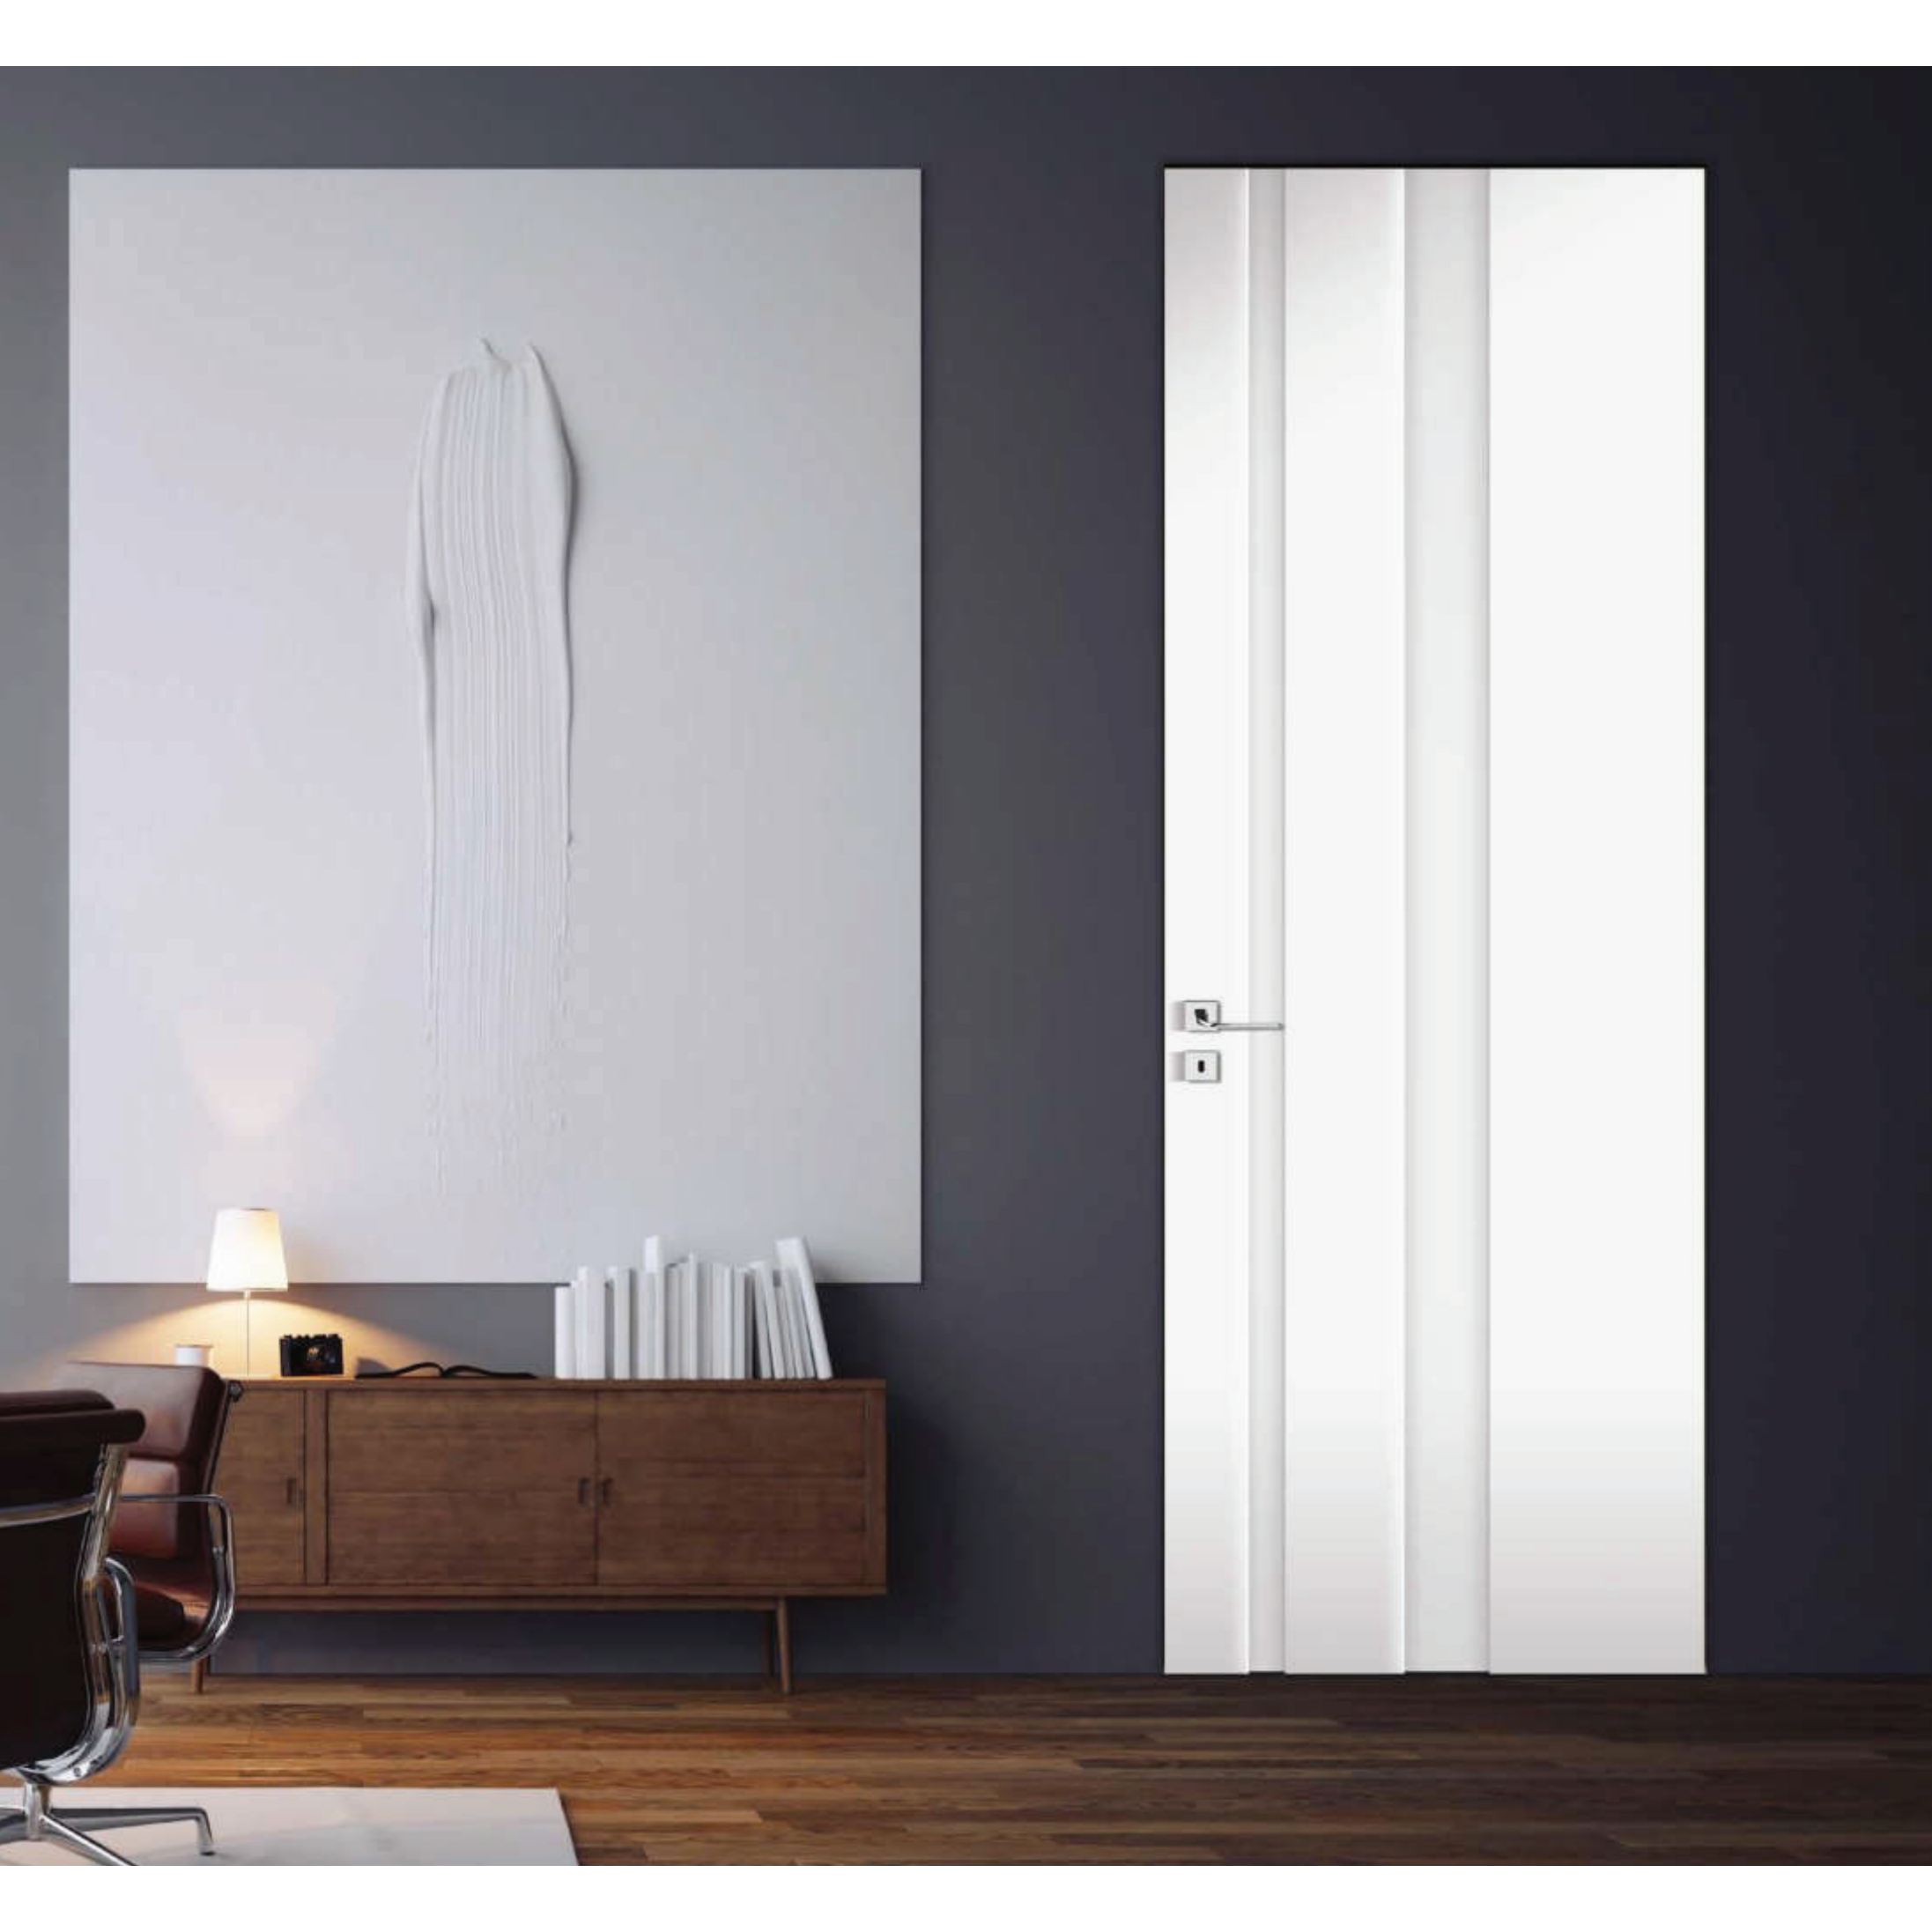

293

Swing door Free Wall - 1A S1
Finishing White Lacquered

FUN

THE PLEASURE OF COLOURS

292

Swing door Level Push - 1A S1
Finishing **White Lacquered**

FUN

THE PLEASURE OF COLOURS