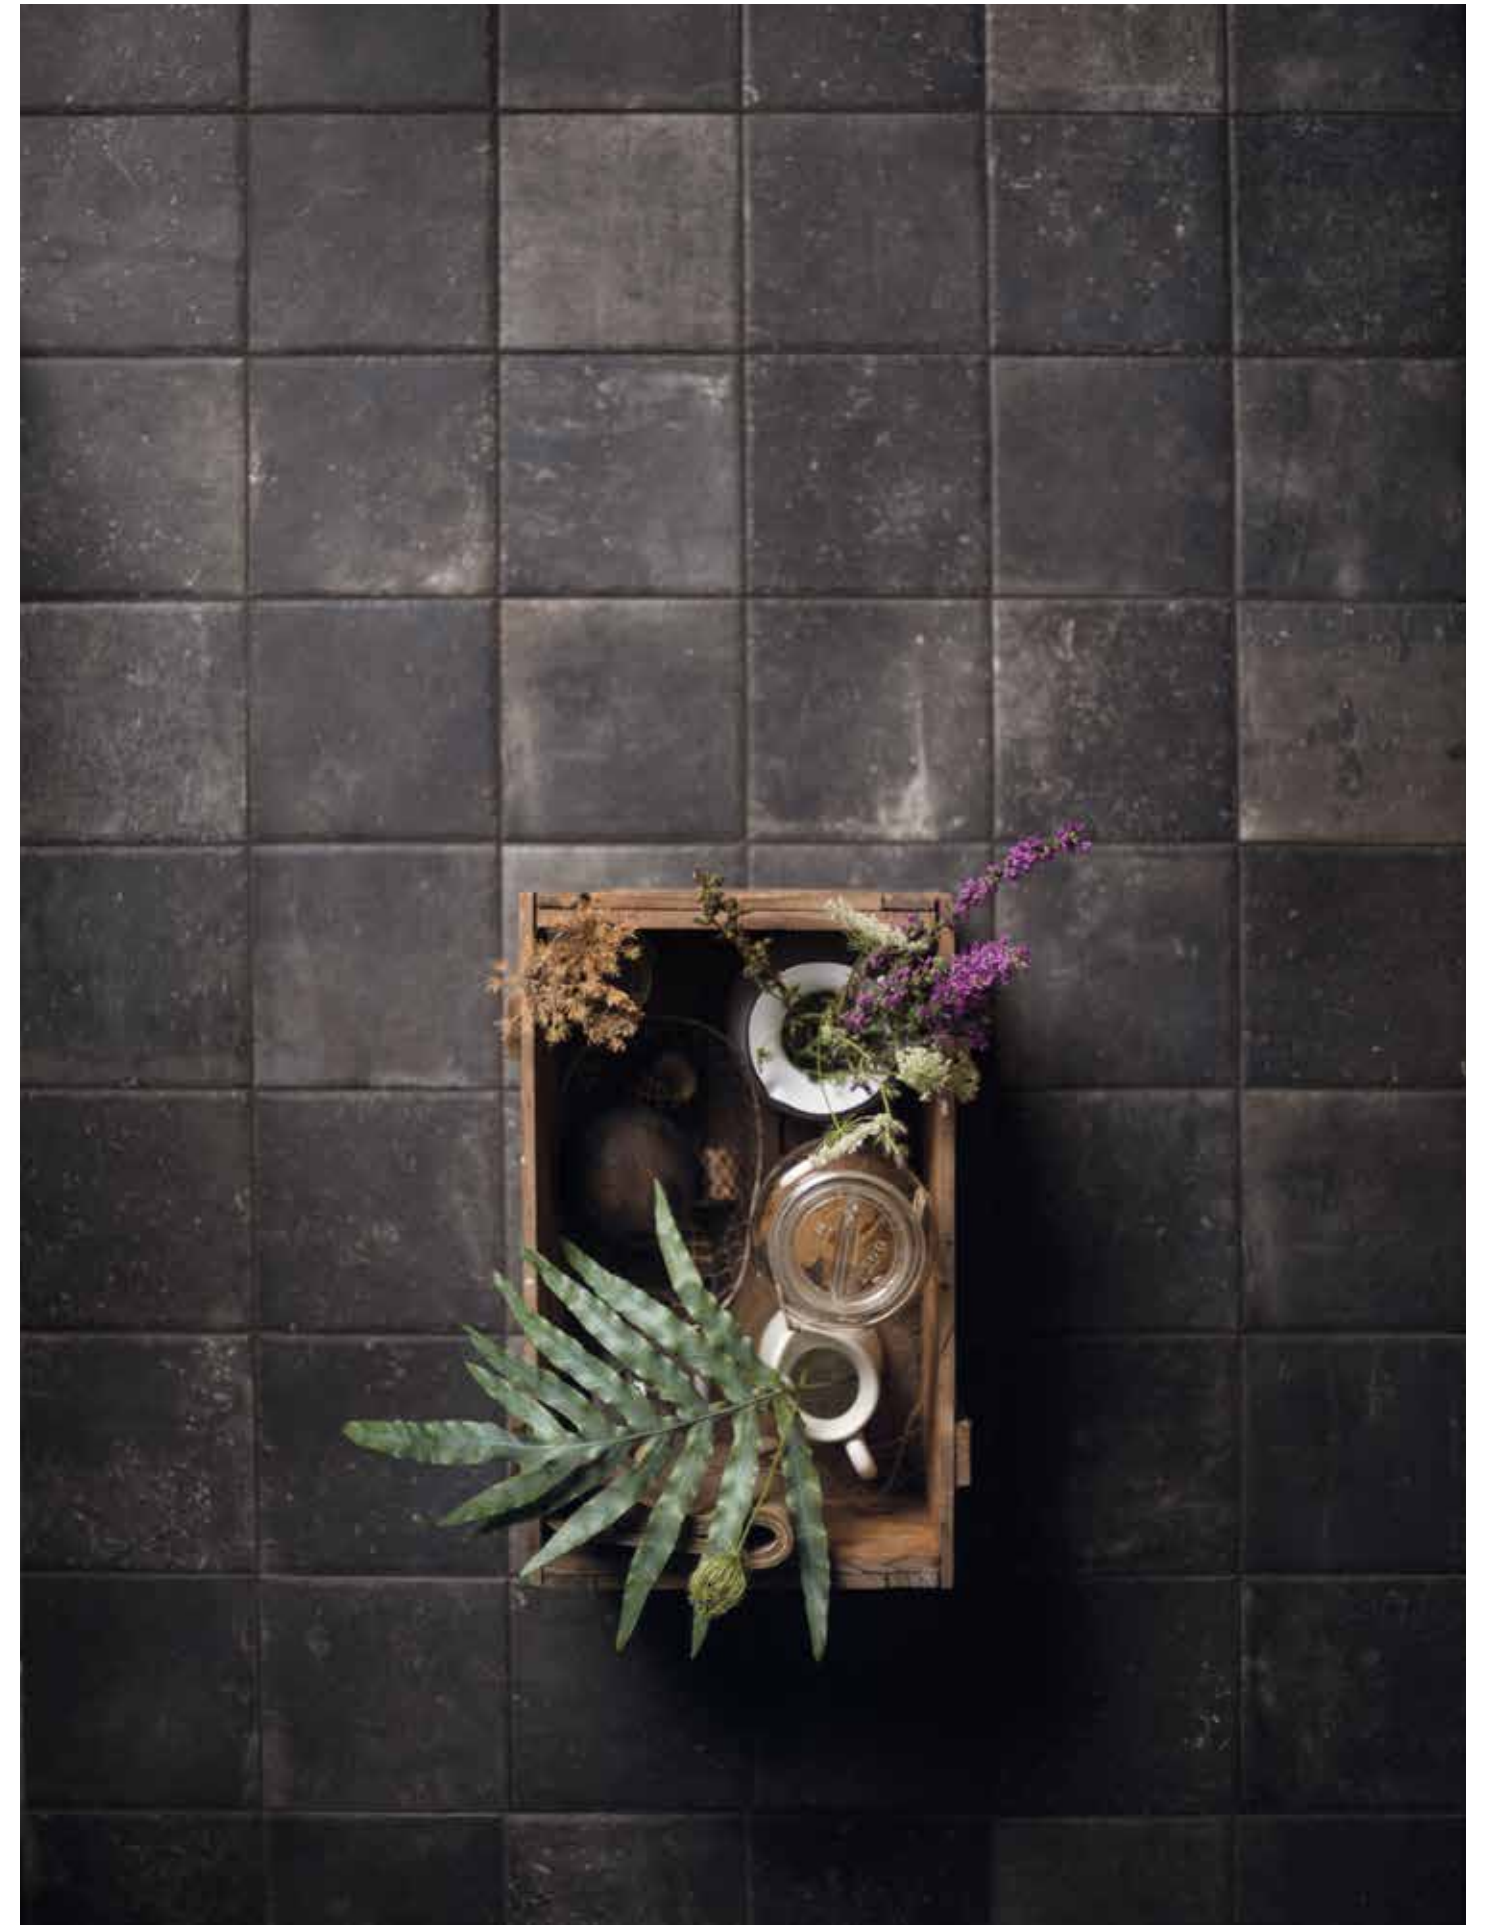

LUXE RAW

Ruvido, contrastato,
corposo, spazi caldi in
eterno confine fra in e
out.

Rough, contrasting,
full-bodied spaces
eternally walking the
line between inside and
outside.

Rugueux, contrasté,
consistant, des espaces
chauds dans une
frontière éternelle entre
intérieur et extérieur.

Grob, kontrastreich,
kompakt, gemütliche
Räume für den
Übergang zwischen
drinnen und draußen.