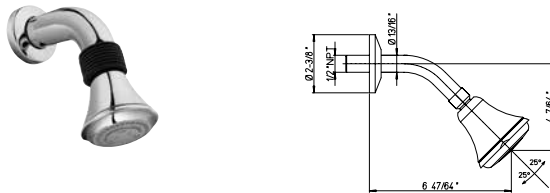

Water Harmony

CR

CHROME

PW

BRUSHED
NICKEL

©2014 Delta Faucet Company

3T.690

Water Harmony thermostatic valve with 3/4" ceramic disc volume control.
1/2" inlet connections.
Rough included.

US..400

Water Harmony volume control.
3/4" ceramic disc valve.
1/2" inlet connections.
Rough included.

US..425

Water Harmony 3 way diverter.
3/4" ceramic disc valve.
1/2" inlet connections.
Rough included.

50..753

Water Harmony 3 function shower head with arm and a flange.
1/2" inlets connections.

Flow Rate: 1.8 GPM @ 60 PSI MAX

50..721

Water Harmony 3 body jets.
Two (2) mode body spray.
30° rotation.
1/2" inlet connections.

Flow Rate: 1.8 GPM @ 60 PSI MAX

50..124

Water Harmony 33" slide bar kit.
Includes: 2 function handshower.
Soap holder and 78" flexible hose.
Wall mount bracket and supply
elbow.

Flow Rate: 1.8 GPM @ 60 PSI MAX