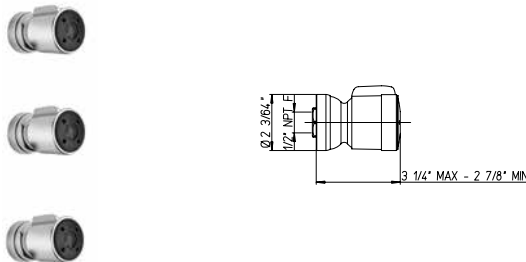

Water Harmony

CR

CHROME

PW

BRUSHED
NICKEL

©2014 Delta Faucet Company

3T.690

Water Harmony thermostatic valve with 3/4" ceramic disc volume control.
1/2" inlet connections.
Rough included.

US..400

Water Harmony volume control.
3/4" ceramic disc valve.
1/2" inlet connections.
Rough included.

US..425

Water Harmony 3 way diverter.
3/4" ceramic disc valve.
1/2" inlet connections.
Rough included.

50..753

Water Harmony 3 function shower head with arm and a flange.
1/2" inlets connections.

Flow Rate: 1.8 GPM @ 60 PSI MAX

50..721

Water Harmony 3 body jets.
Two (2) mode body spray.
30° rotation.
1/2" inlet connections.

Flow Rate: 1.8 GPM @ 60 PSI MAX

50..124

Water Harmony 33" slide bar kit.
Includes: 2 function handshower.
Soap holder and 78" flexible hose.
Wall mount bracket and supply
elbow.

Flow Rate: 1.8 GPM @ 60 PSI MAX