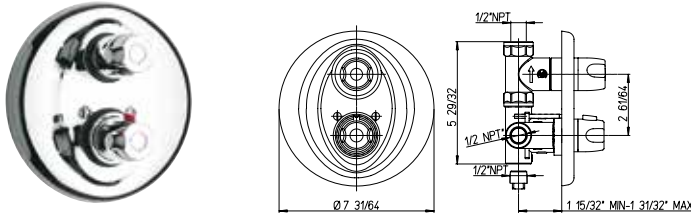

Water Harmony

CR

CHROME

PW

BRUSHED
NICKEL

©2014 Delta Faucet Company

3T.690

Water Harmony thermostatic valve with 3/4" ceramic disc volume control.
1/2" inlet connections.
Rough included.

US..400

Water Harmony volume control.
3/4" ceramic disc valve.
1/2" inlet connections.
Rough included.

US..425

Water Harmony 3 way diverter.
3/4" ceramic disc valve.
1/2" inlet connections.
Rough included.

50..753

Water Harmony 3 function shower head with arm and a flange.
1/2" inlets connections.

Flow Rate: 1.8 GPM @ 60 PSI MAX

50..721

Water Harmony 3 body jets.
Two (2) mode body spray.
30° rotation.
1/2" inlet connections.

Flow Rate: 1.8 GPM @ 60 PSI MAX

50..124

Water Harmony 33" slide bar kit.
Includes: 2 function handshower.
Soap holder and 78" flexible hose.
Wall mount bracket and supply
elbow.

Flow Rate: 1.8 GPM @ 60 PSI MAX