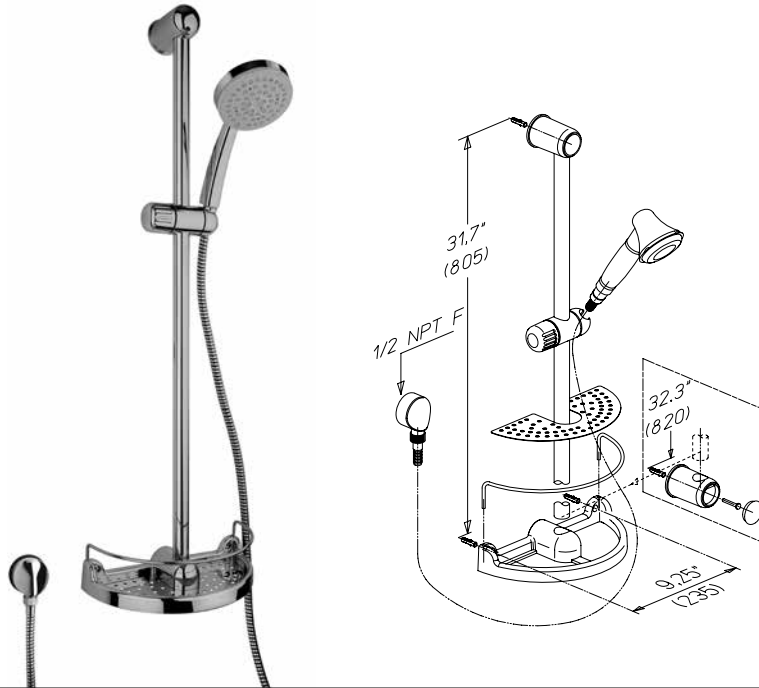

Water Harmony

CR

CHROME

PW

BRUSHED
NICKEL

©2014 Delta Faucet Company

3T.690

Water Harmony thermostatic valve with 3/4" ceramic disc volume control.
1/2" inlet connections.
Rough included.

50..753

Water Harmony 3 function shower head with arm and a flange.
1/2" inlets connections.

Flow Rate: 1.8 GPM @ 60 PSI MAX

50..721

Water Harmony 3 body jets.
Two (2) mode body spray.
30° rotation.
1/2" inlet connections.

Flow Rate: 1.8 GPM @ 60 PSI MAX

50..124

Water Harmony 33" slide bar kit.
Includes: 2 function handshower.
Soap holder and 78" flexible hose.
Wall mount bracket and supply
elbow.

Flow Rate: 1.8 GPM @ 60 PSI MAX

US..430

Brass tub spout wall mount.
5 3/4" Brass tub spout