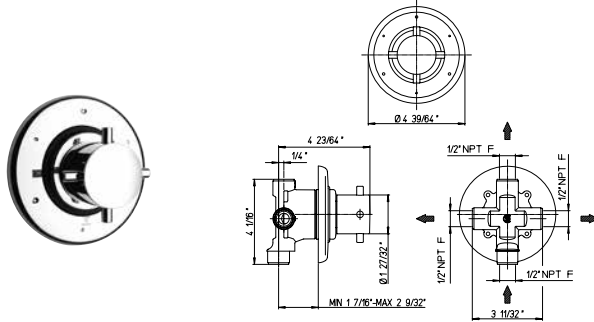

Water Harmony

CR

CHROME

PW

BRUSHED
NICKEL

©2014 Delta Faucet Company

3T.690

Water Harmony thermostatic valve with 3/4" ceramic disc volume control.
1/2" inlet connections.
Rough included.

US..400

Water Harmony volume control.
3/4" ceramic disc valve.
1/2" inlet connections.
Rough included.

US..425

Water Harmony 3 way diverter.
3/4" ceramic disc valve.
1/2" inlet connections.
Rough included.

50..753

Water Harmony 3 function shower head with arm and a flange.
1/2" inlets connections.

Flow Rate: 1.8 GPM @ 60 PSI MAX

50..721

Water Harmony 3 body jets.
Two (2) mode body spray.
30° rotation.
1/2" inlet connections.

Flow Rate: 1.8 GPM @ 60 PSI MAX

50..124

Water Harmony 33" slide bar kit.
Includes: 2 function handshower.
Soap holder and 78" flexible hose.
Wall mount bracket and supply
elbow.

Flow Rate: 1.8 GPM @ 60 PSI MAX