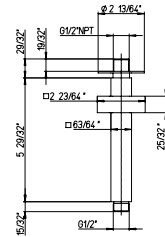

SQ..74406

6" Ceiling mount shower arm with strengthened fixing.