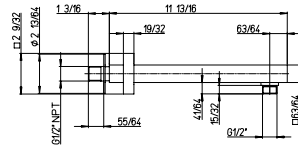

SQ..74512

12" wallmount shower arm with strengthened fixing.