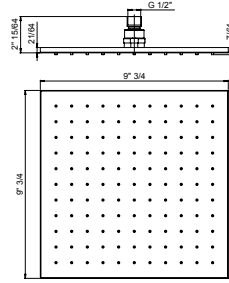

QU..75908

8" square brass shower head. Anti-limestone.

Flow Rate: 1.8 GPM @ 60 PSI MAX

QU..75910

10" square brass shower head.
Anti-limestone.

Flow Rate: 1.8 GPM @ 60 PSI MAX

QU..75912

12" square brass shower head.
Anti-limestone.

Flow Rate: 1.8 GPM @ 60 PSI MAX

SQ..75908

Extraslim 8" showerhead only.
Square design.
1/2" Connections.

Flow Rate: 1.8 GPM @ 60 PSI MAX

SQ..75910

Extraslim 10" showerhead only.
Square design.
1/2" Connections.