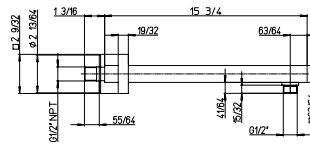

SQ..74516

16" wallmount shower arm with strengthened fixing.