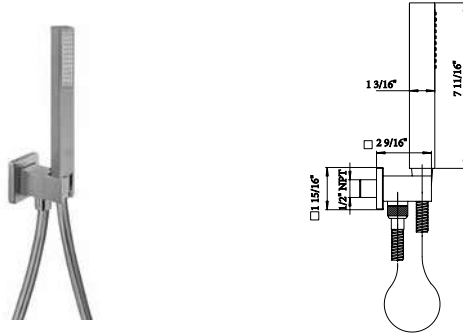

QU..440

Wallmounted brass handshower kit.
1-jet hand shower.
Wall mount bracket & supply elbow.
78" flexible hose.

Flow Rate: 1.8 GPM @ 60 PSI MAX