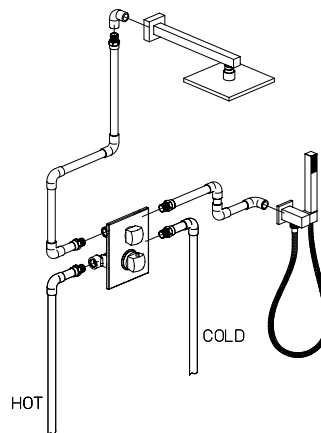

KIT 3

Pressure balance shower KIT including:

- 8" Brass Square rain shower head - Anti Limestone
- 12" Brass Square wall mounted arm & flange
- Trim 697 ceramic disc valve cartridge
- Rough in valve 697
- 1/2" inlet connections

KIT 4

Thermostatic shower KIT including:

- 8" Brass Square rain shower head - Anti Limestone
- 12" Brass Square wall mounted arm & flange
- Trim 690 with thermostatic valve & 3/4" ceramic disc volume control
- Rough in valve 690
- 1/2" inlet connections

KIT 5

Pressure balance hand shower KIT including:

- 8" Brass Square rain shower head - Anti Limestone
- 12" Brass Square wall mounted arm & flange
- Trim 788 with diverter & ceramic disc valve cartridge
- Rough in valve 788
- Square wall mounted brass handshower set including 1-jet square handshower, wall mounted bracket & supply elbow + flange, 78" flexible hose
- 1/2" inlet connections

KIT 6

Thermostatic hand shower KIT including:

- 8" Brass Square rain shower head - Anti Limestone
- 12" Brass Square wall mounted arm & flange
- Trim 691 with thermostatic valve & 2 way diverter volume control
- Rough in valve 691
- Square wall mounted brass handshower set including 1-jet square handshower, wall mounted bracket & supply elbow + flange, 78" flexible hose
- 1/2" inlet connections