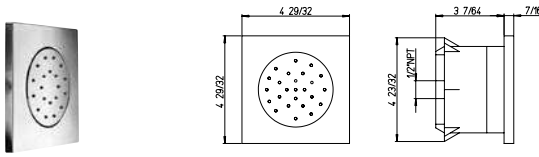

SQ..503

Square brass drop elbow.

1/2" NPT Connection.

SQ..721

Square brass body tile spray.
 Directional Body Spray
 30° Rotation
 1/2" Female NPT Connection

Flow Rate: 1.5 GPM @ 60 PSI MAX

89..721

Square brass body spray.
 Directional Body Spray
 30° Rotation
 1/2" Female NPT Connection

Flow Rate: 1.5 GPM @ 60 PSI MAX

89..430

Brass tub spout wall mount.
 5 3/4" Brass tub spout

SQ..945

Push down pop up drain
 with square top.

LADY