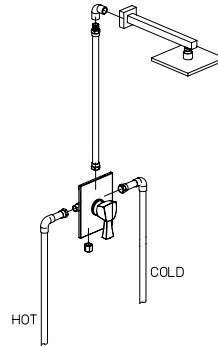

KIT 3

Pressure balance shower KIT including:

- 8" Brass Square rain shower head - Anti Limestone
- 12" Brass Square wall mounted arm & flange
- Trim 697 ceramic disc valve cartridge
- Rough in valve 697
- 1/2" inlet connections

KIT 4

Thermostatic shower KIT including:

- 8" Brass Square rain shower head - Anti Limestone
- 12" Brass Square wall mounted arm & flange
- Trim 690 with thermostatic valve & 3/4" ceramic disc volume control
- Rough in valve 690
- 1/2" inlet connections

KIT 5

Pressure balance hand shower KIT including:

- 8" Brass Square rain shower head - Anti Limestone
- 12" Brass Square wall mounted arm & flange
- Trim 788 with diverter & ceramic disc valve cartridge
- Rough in valve 788
- Square wall mounted brass handshower set including 1-jet square handshower, wall mounted bracket & supply elbow + flange, 78" flexible hose
- 1/2" inlet connections

KIT 6

Thermostatic hand shower KIT including:

- 8" Brass Square rain shower head - Anti Limestone
- 12" Brass Square wall mounted arm & flange
- Trim 691 with thermostatic valve & 2 way diverter volume control
- Rough in valve 691
- Square wall mounted brass handshower set including 1-jet square handshower, wall mounted bracket & supply elbow + flange, 78" flexible hose
- 1/2" inlet connections