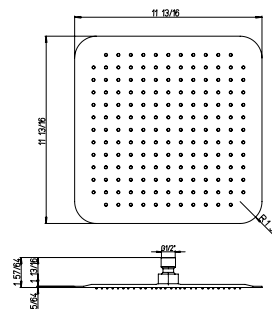

QU..75908

8" square brass shower head. Anti-limestone.

Flow Rate: 1.8 GPM @ 60 PSI MAX

QU..75910

10" square brass shower head.
Anti-limestone.

Flow Rate: 1.8 GPM @ 60 PSI MAX

QU..75912

12" square brass shower head.
Anti-limestone.

Flow Rate: 1.8 GPM @ 60 PSI MAX

SQ..75908

Extraslim 8" showerhead only.
Square design.
1/2" Connections.

Flow Rate: 1.8 GPM @ 60 PSI MAX

SQ..75910

Extraslim 10" showerhead only.
Square design.
1/2" Connections.

Flow Rate: 1.8 GPM @ 60 PSI MAX

SQ..75912

Extraslim 12" showerhead only.
Square design.
1/2" Connections.

Flow Rate: 1.8 GPM @ 60 PSI MAX

LADY

QU..129

24" brass slide bar kit.
Includes: Handshower,
Wall mount bracket & supply elbow,
78" flexible hose.