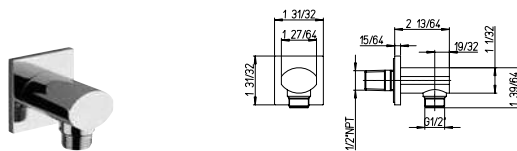

Flow Rate: 1.8 GPM @ 60 PSI MAX

QU..440

Wallmounted brass handshower kit.
1-jet hand shower.
Wall mount bracket & supply elbow.
78" flexible hose.

Flow Rate: 1.8 GPM @ 60 PSI MAX

50..162

78" metal shower hose.

SQ..503

Square brass drop elbow.

1/2" NPT Connection.

SQ..721

Square brass body tile spray.
 Directional Body Spray
 30° Rotation
 1/2" Female NPT Connection

Flow Rate: 1.5 GPM @ 60 PSI MAX

89..721

Square brass body spray.
 Directional Body Spray
 30° Rotation
 1/2" Female NPT Connection