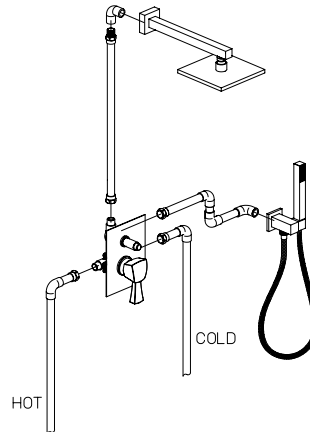

KIT 3

Pressure balance shower KIT including:

- 8" Brass Square rain shower head - Anti Limestone
- 12" Brass Square wall mounted arm & flange
- Trim 697 ceramic disc valve cartridge
- Rough in valve 697
- 1/2" inlet connections

KIT 4

Thermostatic shower KIT including:

- 8" Brass Square rain shower head - Anti Limestone
- 12" Brass Square wall mounted arm & flange
- Trim 690 with thermostatic valve & 3/4" ceramic disc volume control
- Rough in valve 690
- 1/2" inlet connections

KIT 5

Pressure balance hand shower KIT including:

- 8" Brass Square rain shower head - Anti Limestone
- 12" Brass Square wall mounted arm & flange
- Trim 788 with diverter & ceramic disc valve cartridge
- Rough in valve 788
- Square wall mounted brass handshower set including 1-jet square handshower, wall mounted bracket & supply elbow + flange, 78" flexible hose
- 1/2" inlet connections

KIT 6

Thermostatic hand shower KIT including:

- 8" Brass Square rain shower head - Anti Limestone
- 12" Brass Square wall mounted arm & flange
- Trim 691 with thermostatic valve & 2 way diverter volume control
- Rough in valve 691
- Square wall mounted brass handshower set including 1-jet square handshower, wall mounted bracket & supply elbow + flange, 78" flexible hose
- 1/2" inlet connections