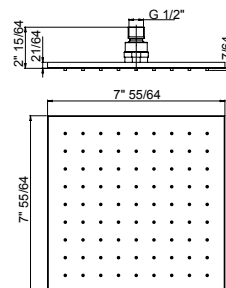

QU..75908

8" square brass shower head. Anti-limestone.

Flow Rate: 1.8 GPM @ 60 PSI MAX

QU..75910

10" square brass shower head.
Anti-limestone.

Flow Rate: 1.8 GPM @ 60 PSI MAX

QU..75912

12" square brass shower head.
Anti-limestone.

Flow Rate: 1.8 GPM @ 60 PSI MAX

SQ..75908

Extraslim 8" showerhead only.
Square design.
1/2" Connections.

Flow Rate: 1.8 GPM @ 60 PSI MAX

SQ..75910

Extraslim 10" showerhead only.
Square design.
1/2" Connections.