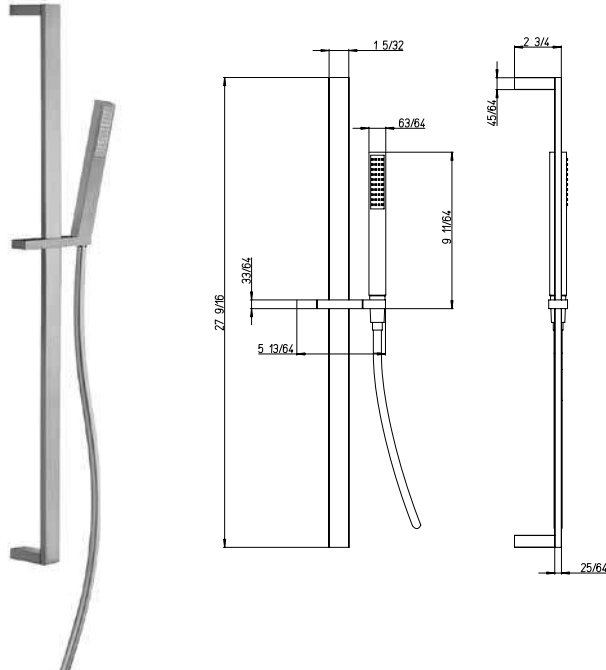

QU..75908

8" square brass shower head. Anti-limestone.

Flow Rate: 1.8 GPM @ 60 PSI MAX

QU..75910

10" square brass shower head.
Anti-limestone.

Flow Rate: 1.8 GPM @ 60 PSI MAX

QU..75912

12" square brass shower head.
Anti-limestone.

Flow Rate: 1.8 GPM @ 60 PSI MAX

SQ..75908

Extraslim 8" showerhead only.
Square design.
1/2" Connections.

Flow Rate: 1.8 GPM @ 60 PSI MAX

SQ..75910

Extraslim 10" showerhead only.
Square design.
1/2" Connections.

Flow Rate: 1.8 GPM @ 60 PSI MAX

SQ..75912

Extraslim 12" showerhead only.
Square design.
1/2" Connections.

Flow Rate: 1.8 GPM @ 60 PSI MAX

LADY

QU..129

24" brass slide bar kit.
Includes: Handshower,
Wall mount bracket & supply elbow,
78" flexible hose.

Flow Rate: 1.8 GPM @ 60 PSI MAX

QU..440

Wallmounted brass handshower kit.
1-jet hand shower.
Wall mount bracket & supply elbow.
78" flexible hose.

Flow Rate: 1.8 GPM @ 60 PSI MAX

50..162

78" metal shower hose.