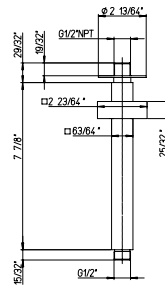

QU..75908

8" square brass shower head. Anti-limestone.

Flow Rate: 1.8 GPM @ 60 PSI MAX

QU..75910

10" square brass shower head.
Anti-limestone.

Flow Rate: 1.8 GPM @ 60 PSI MAX

QU..75912

12" square brass shower head.
Anti-limestone.

Flow Rate: 1.8 GPM @ 60 PSI MAX

SQ..75908

Extraslim 8" showerhead only.
Square design.
1/2" Connections.

Flow Rate: 1.8 GPM @ 60 PSI MAX

SQ..75910

Extraslim 10" showerhead only.
Square design.
1/2" Connections.

Flow Rate: 1.8 GPM @ 60 PSI MAX

SQ..75912

Extraslim 12" showerhead only.
Square design.
1/2" Connections.

Flow Rate: 1.8 GPM @ 60 PSI MAX

LADY

QU..129

24" brass slide bar kit.
Includes: Handshower,
Wall mount bracket & supply elbow,
78" flexible hose.