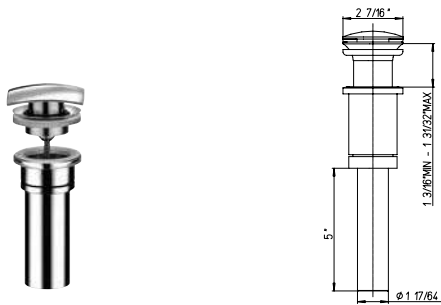

KIT 3

Pressure balance shower KIT including:

- 8" Brass Square rain shower head - Anti Limestone
- 12" Brass Square wall mounted arm & flange
- Trim 697 ceramic disc valve cartridge
- Rough in valve 697
- 1/2" inlet connections

SQ..503

Square brass drop elbow.

1/2" NPT Connection.

SQ..721

Square brass body tile spray.
 Directional Body Spray
 30° Rotation
 1/2" Female NPT Connection

Flow Rate: 1.5 GPM @ 60 PSI MAX

89..721

Square brass body spray.
 Directional Body Spray
 30° Rotation
 1/2" Female NPT Connection

Flow Rate: 1.5 GPM @ 60 PSI MAX

89..430

Brass tub spout wall mount.
 5 3/4" Brass tub spout

SQ..945

Push down pop up drain
 with square top.

LADY