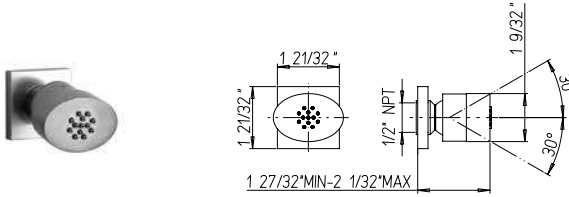

KIT 4

Thermostatic shower KIT including:

- 8" Brass Square rain shower head - Anti Limestone
- 12" Brass Square wall mounted arm & flange
- Trim 690 with thermostatic valve & 3/4" ceramic disc volume control
- Rough in valve 690
- 1/2" inlet connections

SQ..503

Square brass drop elbow.

1/2" NPT Connection.

SQ..721

Square brass body tile spray.
 Directional Body Spray
 30° Rotation
 1/2" Female NPT Connection

Flow Rate: 1.5 GPM @ 60 PSI MAX

89..721

Square brass body spray.
 Directional Body Spray
 30° Rotation
 1/2" Female NPT Connection

Flow Rate: 1.5 GPM @ 60 PSI MAX

89..430

Brass tub spout wall mount.
 5 3/4" Brass tub spout

SQ..945

Push down pop up drain
 with square top.

LADY