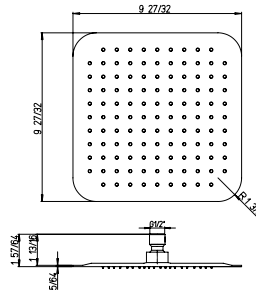

QU..75908

8" square brass shower head. Anti-limestone.

Flow Rate: 1.8 GPM @ 60 PSI MAX

QU..75910

10" square brass shower head.
Anti-limestone.

Flow Rate: 1.8 GPM @ 60 PSI MAX

QU..75912

12" square brass shower head.
Anti-limestone.

Flow Rate: 1.8 GPM @ 60 PSI MAX

SQ..75908

Extraslim 8" showerhead only.
Square design.
1/2" Connections.

Flow Rate: 1.8 GPM @ 60 PSI MAX

SQ..75910

Extraslim 10" showerhead only.
Square design.
1/2" Connections.

Flow Rate: 1.8 GPM @ 60 PSI MAX

SQ..75912

Extraslim 12" showerhead only.
Square design.
1/2" Connections.

Flow Rate: 1.8 GPM @ 60 PSI MAX

LADY

QU..129

24" brass slide bar kit.
Includes: Handshower,
Wall mount bracket & supply elbow,
78" flexible hose.