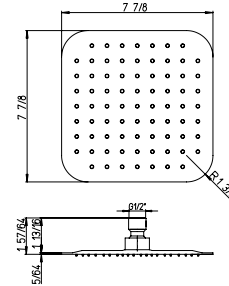

QU..75908

8" square brass shower head. Anti-limestone.

Flow Rate: 1.8 GPM @ 60 PSI MAX

QU..75910

10" square brass shower head.
Anti-limestone.

Flow Rate: 1.8 GPM @ 60 PSI MAX

QU..75912

12" square brass shower head.
Anti-limestone.

Flow Rate: 1.8 GPM @ 60 PSI MAX

SQ..75908

Extraslim 8" showerhead only.
Square design.
1/2" Connections.

Flow Rate: 1.8 GPM @ 60 PSI MAX

SQ..75910

Extraslim 10" showerhead only.
Square design.
1/2" Connections.

Flow Rate: 1.8 GPM @ 60 PSI MAX

SQ..75912

Extraslim 12" showerhead only.
Square design.
1/2" Connections.

Flow Rate: 1.8 GPM @ 60 PSI MAX

LADY

QU..129

24" brass slide bar kit.
Includes: Handshower,
Wall mount bracket & supply elbow,
78" flexible hose.