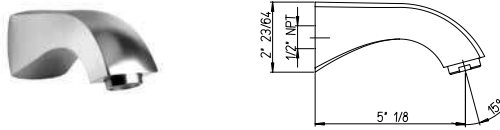

SQ..503

Square brass drop elbow.

1/2" NPT Connection.

SQ..721

Square brass body tile spray.
 Directional Body Spray
 30° Rotation
 1/2" Female NPT Connection

Flow Rate: 1.5 GPM @ 60 PSI MAX

89..721

Square brass body spray.
 Directional Body Spray
 30° Rotation
 1/2" Female NPT Connection

Flow Rate: 1.5 GPM @ 60 PSI MAX

89..430

Brass tub spout wall mount.
 5 3/4" Brass tub spout

SQ..945

Push down pop up drain
 with square top.

LADY