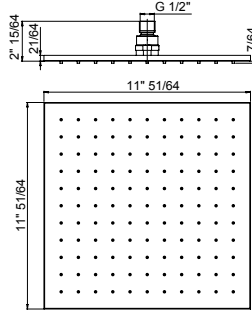

QU..75908

8" square brass shower head. Anti-limestone.

Flow Rate: 1.8 GPM @ 60 PSI MAX

QU..75910

10" square brass shower head.
Anti-limestone.

Flow Rate: 1.8 GPM @ 60 PSI MAX

QU..75912

12" square brass shower head.
Anti-limestone.

Flow Rate: 1.8 GPM @ 60 PSI MAX

SQ..75908

Extraslim 8" showerhead only.
Square design.
1/2" Connections.

Flow Rate: 1.8 GPM @ 60 PSI MAX

SQ..75910

Extraslim 10" showerhead only.
Square design.
1/2" Connections.