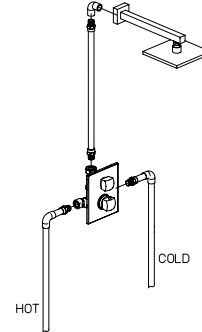

KIT 3

Pressure balance shower KIT including:

- 8" Brass Square rain shower head - Anti Limestone
- 12" Brass Square wall mounted arm & flange
- Trim 697 ceramic disc valve cartridge
- Rough in valve 697
- 1/2" inlet connections

KIT 4

Thermostatic shower KIT including:

- 8" Brass Square rain shower head - Anti Limestone
- 12" Brass Square wall mounted arm & flange
- Trim 690 with thermostatic valve & 3/4" ceramic disc volume control
- Rough in valve 690
- 1/2" inlet connections

KIT 5

Pressure balance hand shower KIT including:

- 8" Brass Square rain shower head - Anti Limestone
- 12" Brass Square wall mounted arm & flange
- Trim 788 with diverter & ceramic disc valve cartridge
- Rough in valve 788
- Square wall mounted brass handshower set including 1-jet square handshower, wall mounted bracket & supply elbow + flange, 78" flexible hose
- 1/2" inlet connections

KIT 6

Thermostatic hand shower KIT including:

- 8" Brass Square rain shower head - Anti Limestone
- 12" Brass Square wall mounted arm & flange
- Trim 691 with thermostatic valve & 2 way diverter volume control
- Rough in valve 691
- Square wall mounted brass handshower set including 1-jet square handshower, wall mounted bracket & supply elbow + flange, 78" flexible hose
- 1/2" inlet connections