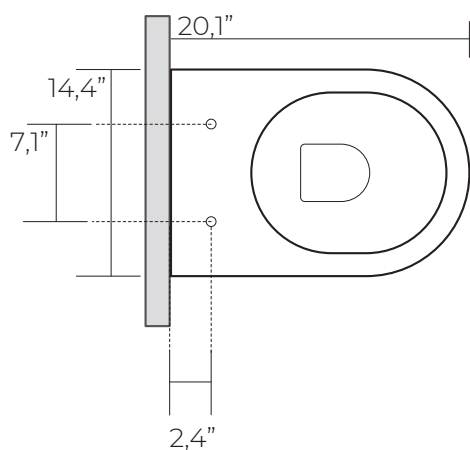

DRAWING | TOILET
FLOAT BTW WC NORIM
20,1"x16,7"x14,4"

Mariolli

HINTEX

Tel: +1 (844) 404-0440 Email: info@hintex.com
Website: www.hintex.com