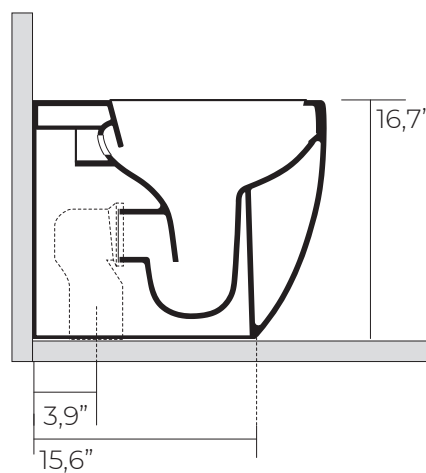

DRAWING | TOILET
FLOAT BTW WC NORIM
20,1"x16,7"x14,4"

Mariolli

HINTEX

Tel: +1 (844) 404-0440 Email: info@hintex.com
Website: www.hintex.com