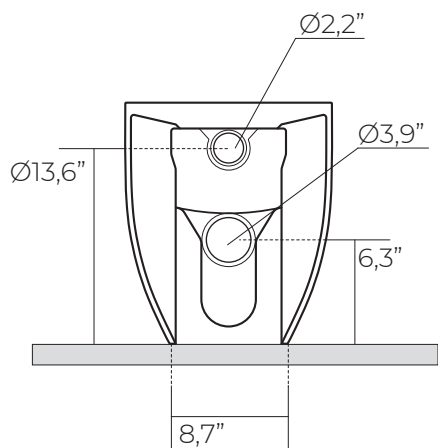

DRAWING | TOILET
FLOAT BTW WC NORIM
20,1"x16,7"x14,4"

Mariolli

HINTEX

Tel: +1 (844) 404-0440 Email: info@hintex.com
Website: www.hintex.com