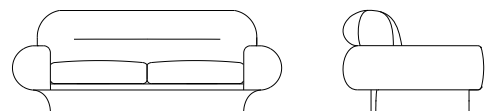

TECHNICAL DRAWING