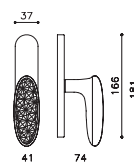

Crystal Diamond

Marcel Wanders 2015

M246B

rosetta bassa/low rosette

C246

K246B

ottone e vetro/brass and glass

C6 cromo lucido-trasparente/
bright chrome-transparent

M246VB8B
M246VY8B

M246PB8B
M246PY8B

C246

K246B

K246P