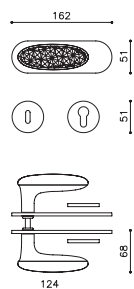

Crystal Diamond

Marcel Wanders 2015

M246B

rosetta bassa/low rosette

C246

K246B

ottone e vetro/brass and glass

C6 cromo lucido-trasparente/
bright chrome-transparent

M246VB8B
M246VY8B

M246PB8B
M246PY8B

C246

K246B

K246P