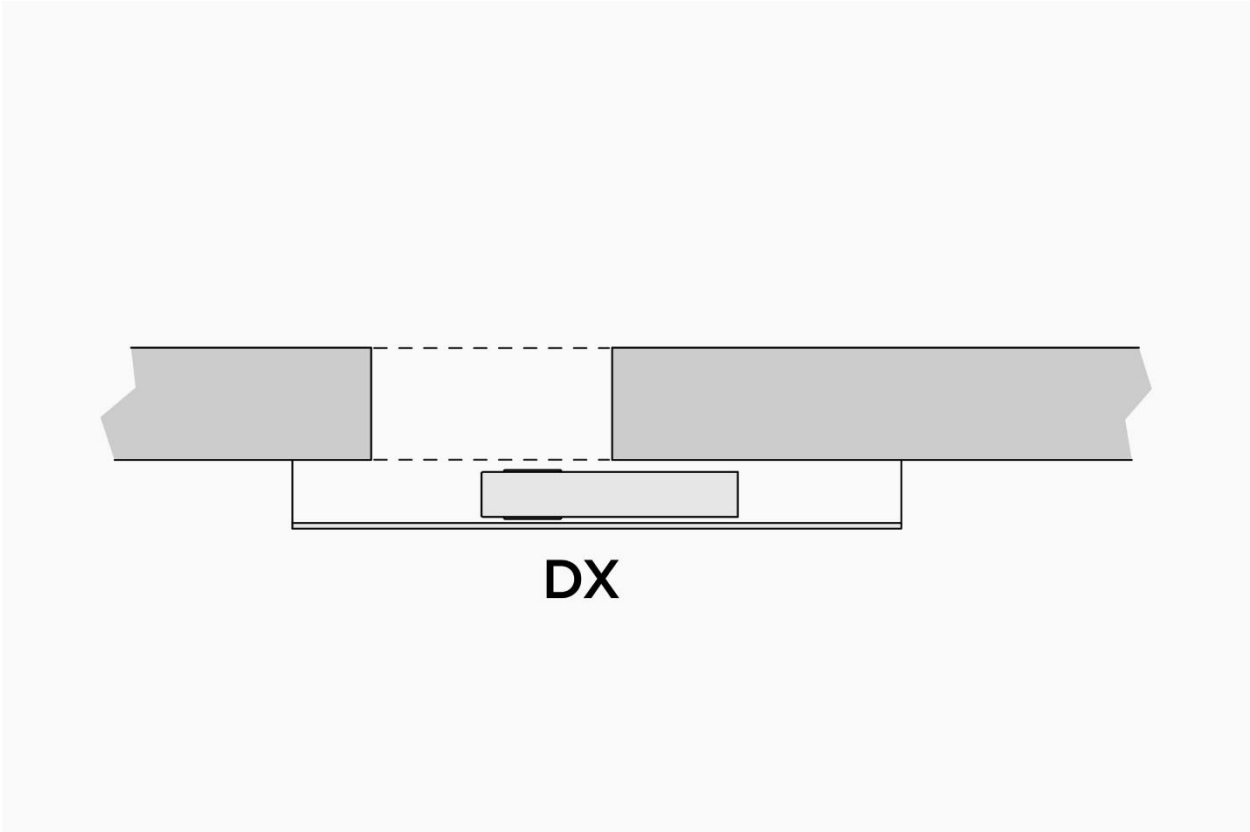

Hinged Doors

Simply 70

Simply 90

Complana Plus

Sliding doors

Internal to wall

Reversible

DX

External to wall - no frame

Reversible

External to wall - with frame

Frame 4 cm thickness