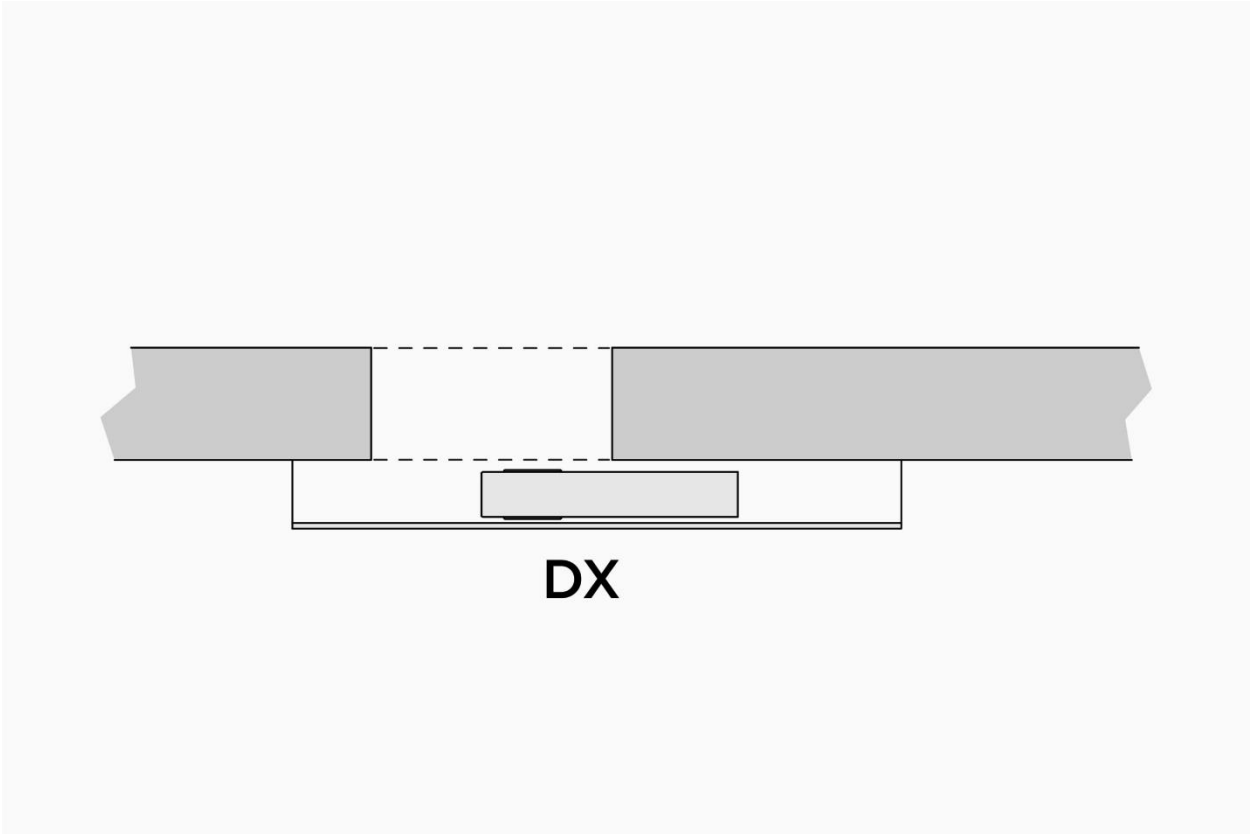

## Pivot P

Pivot opening 120° - Reversible

**Standard S**

180° hinged opening - Reversible

**Flush Push F**

90° hinged opening - Non-reversible

## Internal to wall

Reversible

**DX**

**External to wall - no frame**

Reversible

**External to wall - with frame**

Frame 4 cm thk

## X Slide

A concealed sliding mechanism

**DX**

# Space-saving

**X Fold 180°**  
180° bifold door

**Bifold**  
Bifold door

**Double swing pivot door**

Opens and closes on both sides