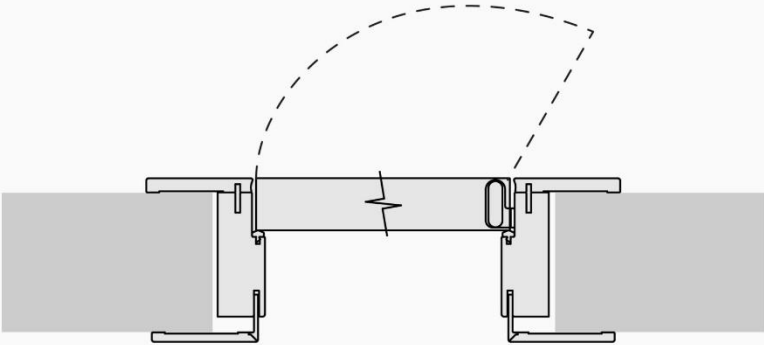

# Hinged doors

## Pivot P

Pivot opening 120° - Reversible

**Standard S**

180° hinged opening - Reversible

**Flush Push F**

90° hinged opening - Non-reversible

## Internal to wall

Reversible

**DX**

**External to wall - no frame**

Reversible

**External to wall - with frame**

Frame 4 cm thk