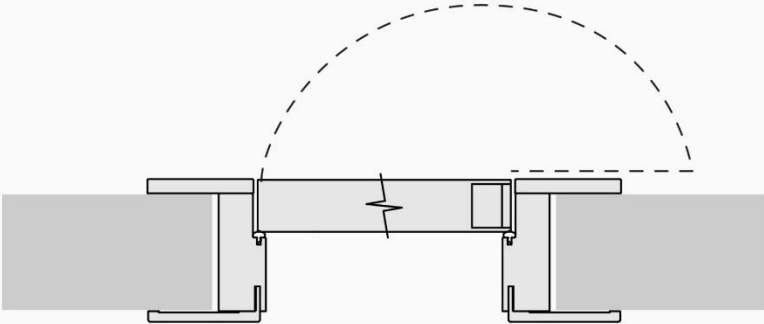

# Hinged doors

## Pivot P

Pivot opening 120° - Reversible

**Standard S**

180° hinged opening - Reversible

**Flush Push F**

90° hinged opening - Non-reversible

## Internal to wall

Reversible

**DX**

**External to wall - no frame**

Reversible

**External to wall - with frame**

Frame 4 cm thk