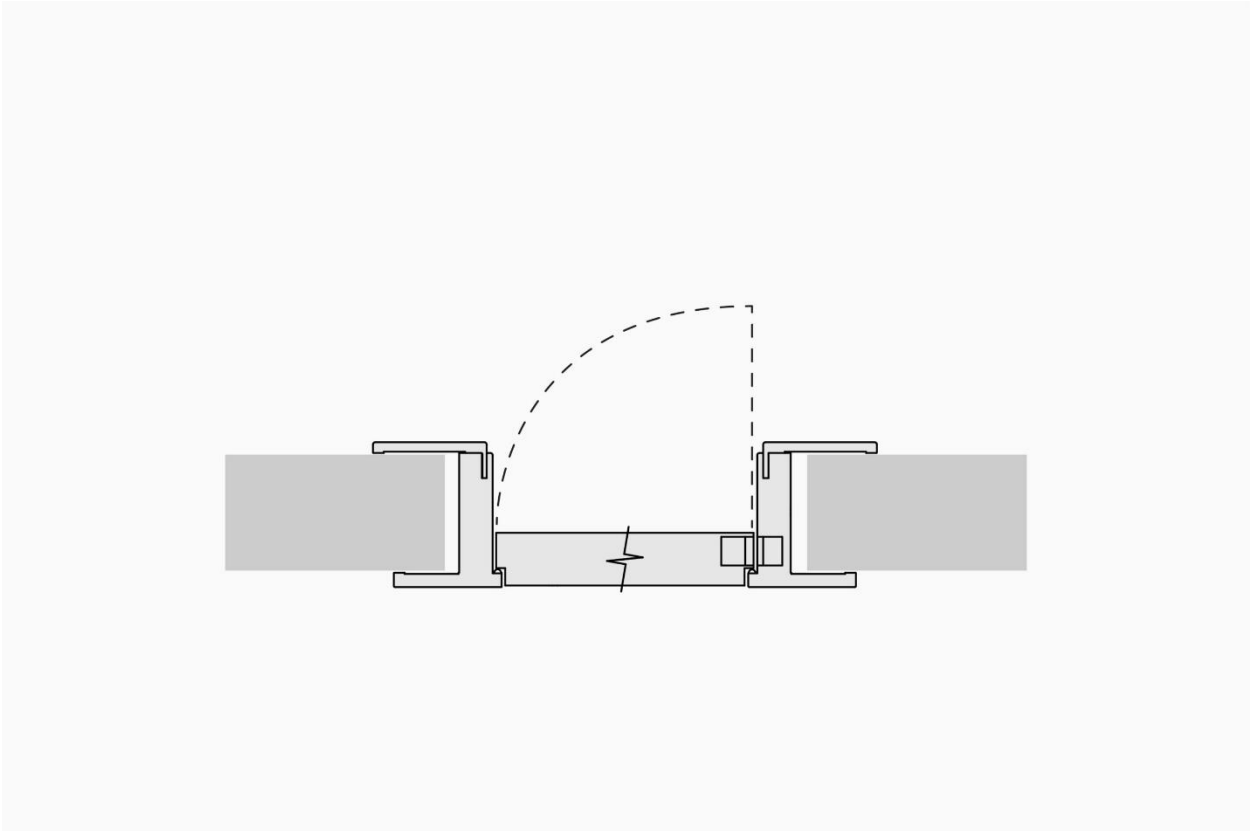

## Pivot P

Pivot opening 120° - Reversible

**Standard S**

180° hinged opening - Reversible

**Flush Push F**

90° hinged opening - Non-reversible

## Internal to wall

Reversible

**DX**

**External to wall - no frame**

Reversible

**External to wall - with frame**

Frame 4 cm thk