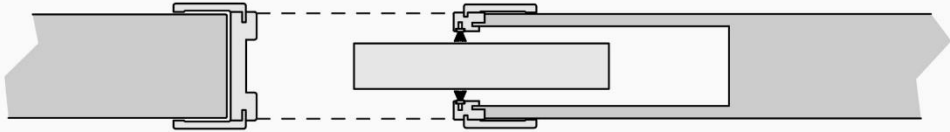

## Pivot P

Pivot opening 120° - Reversible

**Standard S**

180° hinged opening - Reversible

**Flush Push F**

90° hinged opening - Non-reversible

## Internal to wall

Reversible

**DX**

**External to wall - no frame**

Reversible

**External to wall - with frame**

Frame 4 cm thk