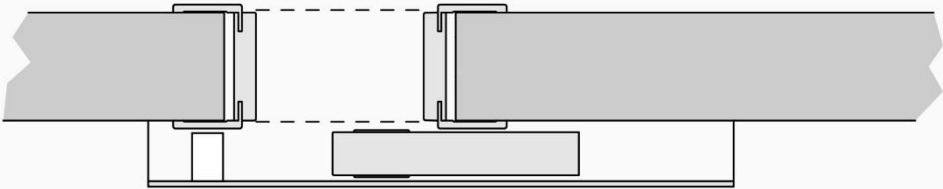

Hinged Doors

Pivot P

Pivot opening 120° - Reversible

Standard S

180° hinged opening - Reversible

Flush Push F

90° hinged opening - Non-reversible

Sliding doors

Internal to wall

Reversible

DX

External to wall - no frame

Reversible

External to wall - with frame

Frame 4 cm thickness

DX