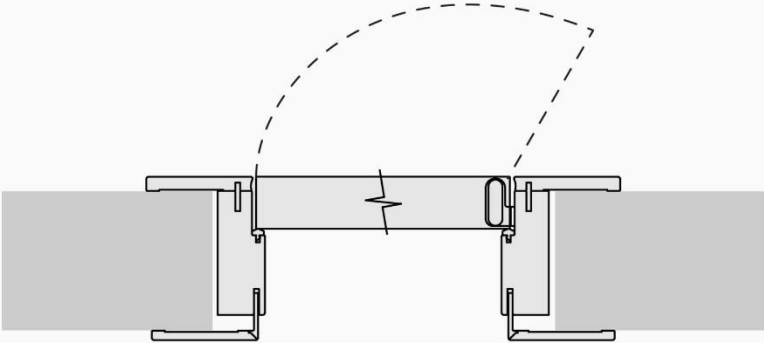

Hinged Doors

Pivot P

Pivot opening 120° - Reversible

Standard S

180° hinged opening - Reversible

Flush Push F

90° hinged opening - Non-reversible

Sliding doors

Internal to wall

Reversible

DX

External to wall - no frame

Reversible

External to wall - with frame

Frame 4 cm thickness

DX