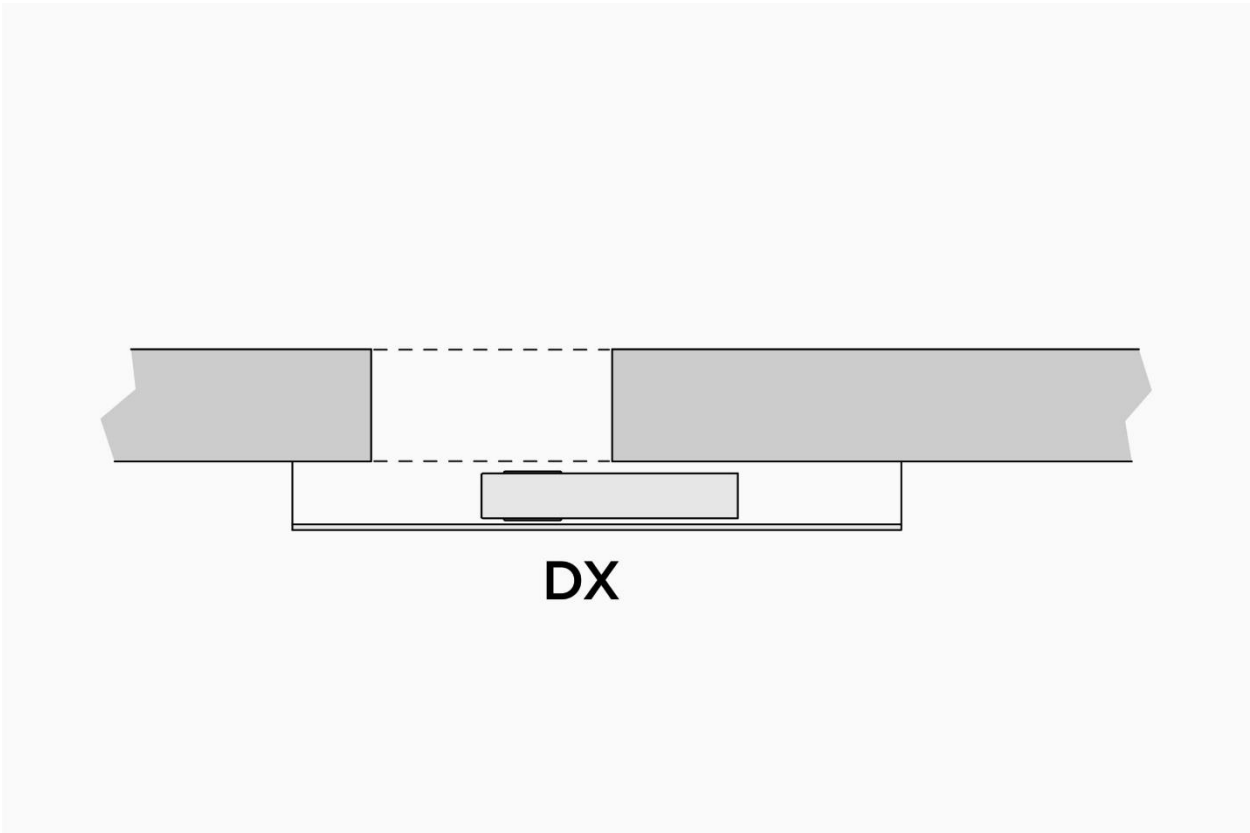

Hinged Doors

Pivot P

Pivot opening 120° - Reversible

Standard S

180° hinged opening - Reversible

Flush Push F

90° hinged opening - Non-reversible

Sliding doors

Internal to wall

Reversible

DX

External to wall - no frame

Reversible

External to wall - with frame

Frame 4 cm thickness

DX