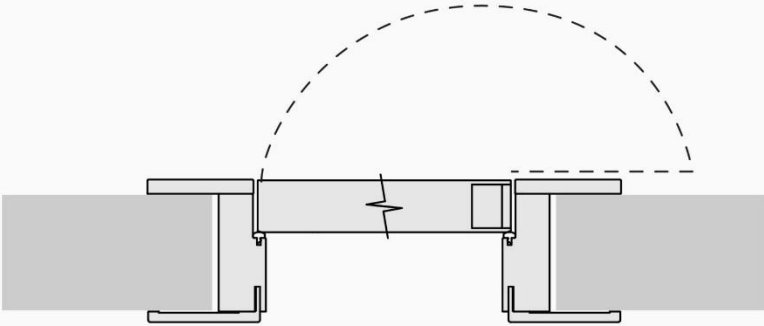

Hinged Doors

Pivot P

Pivot opening 120° - Reversible

Standard S

180° hinged opening - Reversible

Flush Push F

90° hinged opening - Non-reversible

Sliding doors

Internal to wall

Reversible

DX

External to wall - no frame

Reversible

External to wall - with frame

Frame 4 cm thickness

DX