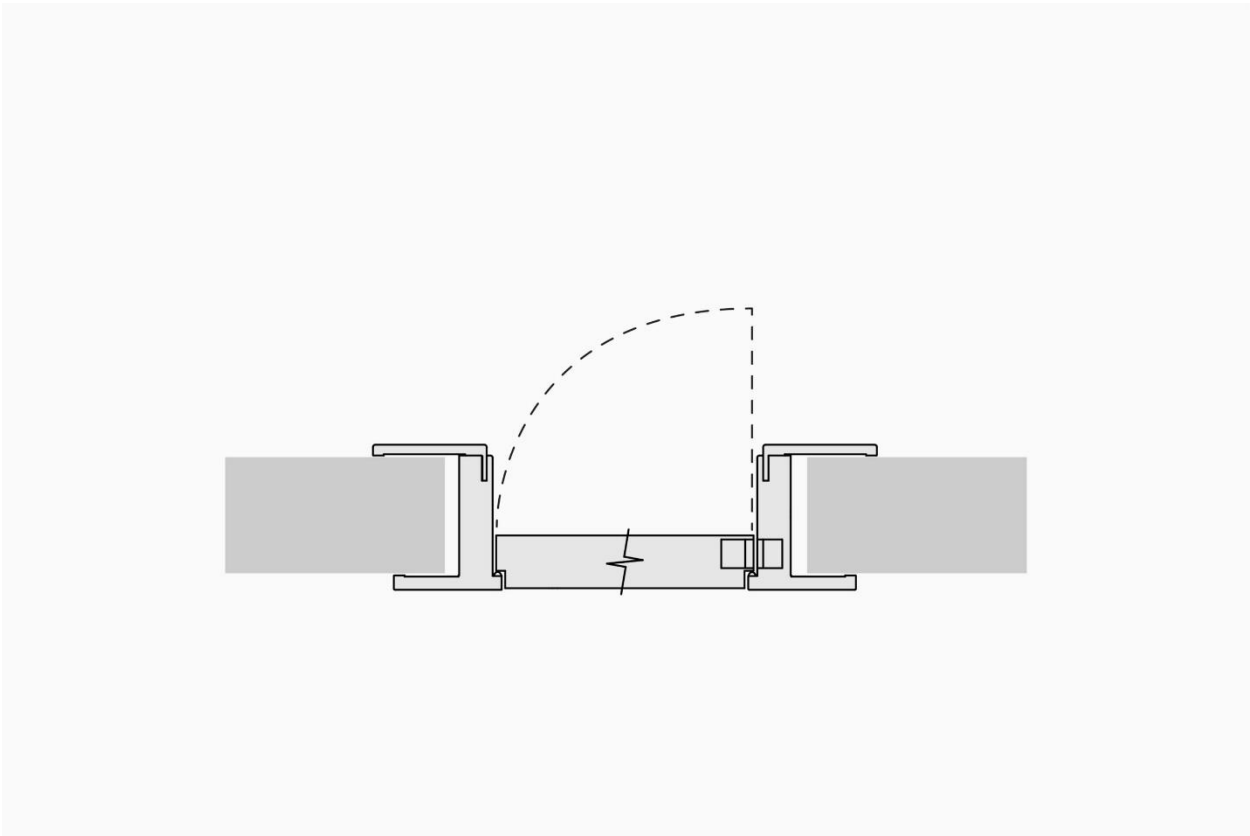

Hinged Doors

Pivot P

Pivot opening 120° - Reversible

Standard S

180° hinged opening - Reversible

Flush Push F

90° hinged opening - Non-reversible

Sliding doors

Internal to wall

Reversible

DX

External to wall - no frame

Reversible

External to wall - with frame

Frame 4 cm thickness

DX