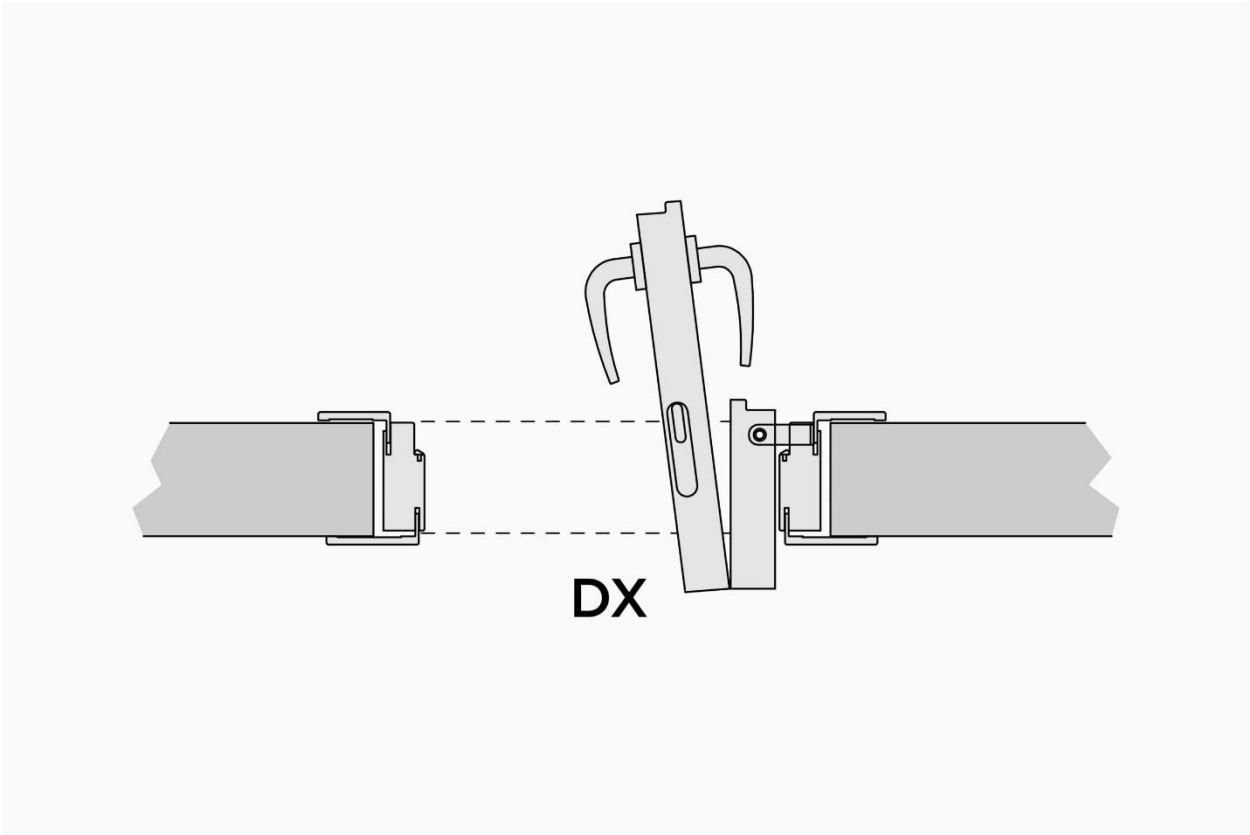

Reversible

External to wall - with frame

Frame 4 cm thickness

Space-saving

Asymmetrical 1 / 3 - 2 / 3

Bifold
Bifold door

DX