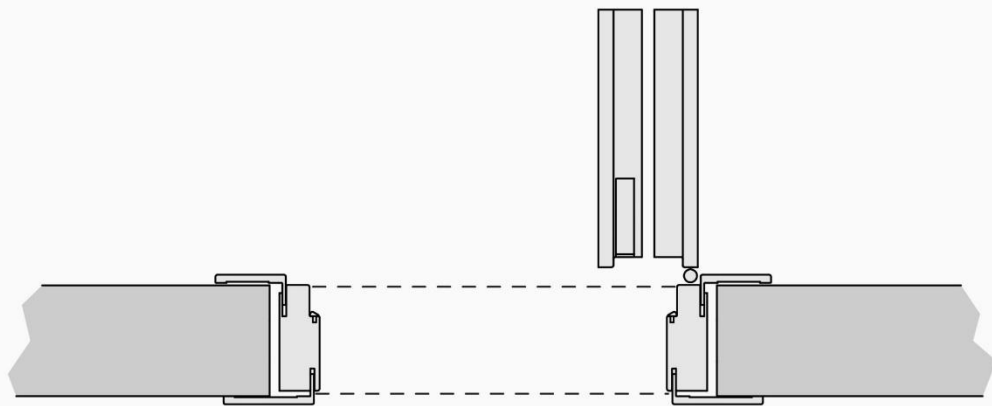

Reversible

External to wall - with frame

Frame 4 cm thickness

Space-saving

Asymmetrical 1 / 3 - 2 / 3

Bifold
Bifold door

DX