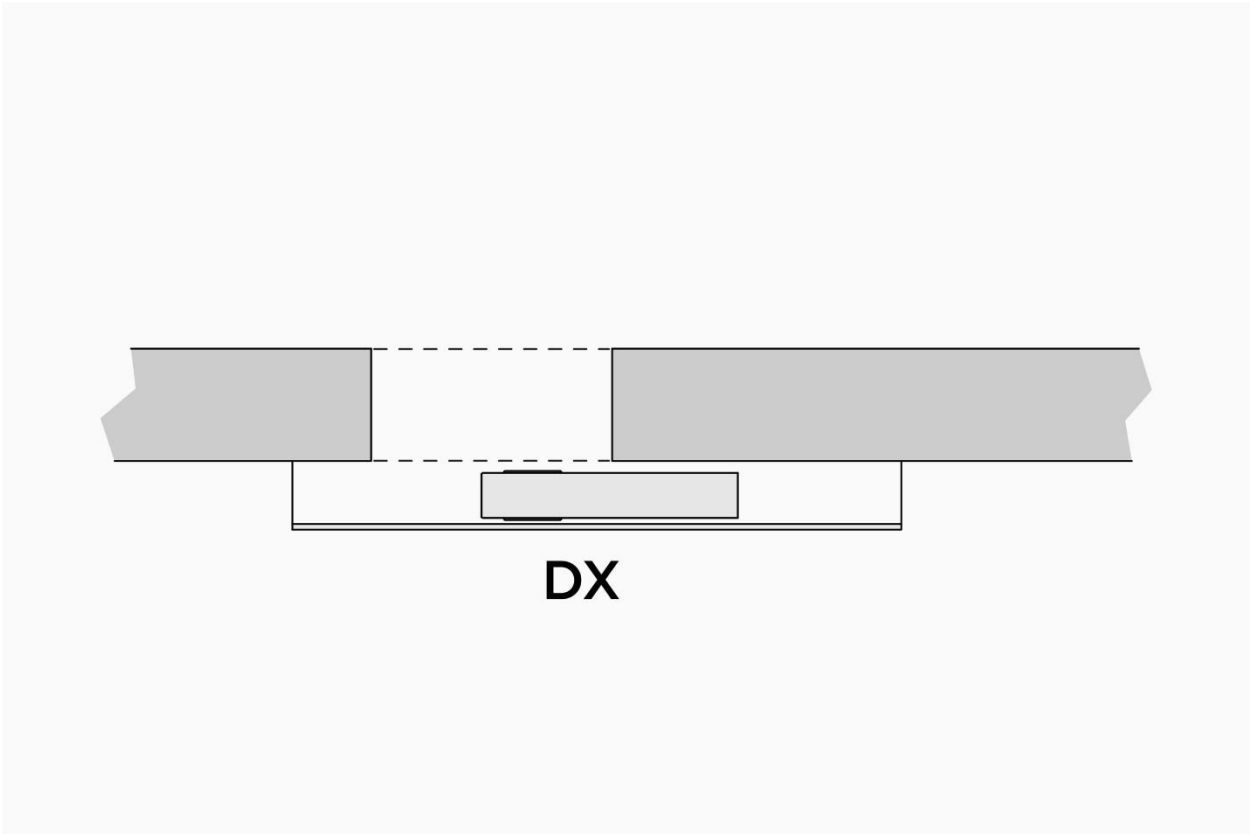

Hinged doors

Simply 70

Complana Plus

Sliding doors

Internal to wall

Reversible

DX

External to wall - no frame

Reversible

External to wall - with frame

Frame 4 cm thickness