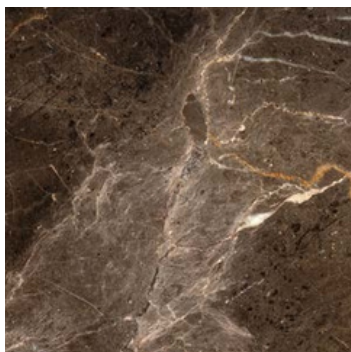

---

FINITURE  
FINISHES

---

Base in metallo  
Metal base

nichel nero lucido  
black glossy nickel

titanio opaco  
opaque titanium

Piano in DV-Glass  
DV-Glass top

vetro fuso trasparente  
fused transparent glass

vetro fuso "Multicolor"  
fused "Multicolor" glass

vetro fuso fumé  
fused smoked glass

vetro fuso bronzo  
fused bronze glass

---

FINITURE  
FINISHES

---

Piani in marmo  
Marble top

grigio carnico  
carnico grey

mystic brown  
mystic brown

manhattan  
manhattan

calacatta royal  
calacatta royal