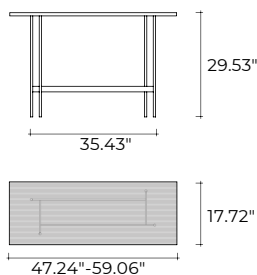

Console with 0.91" DV Glass top, available in transparent or in colored striped glass. Top also available in marble, 0.79" thick. Metal base available in opaque Titanium or in Black Glossy Nickel finishes.

portata sul piano: 50 kg  
load capacity on top: 50 kg

STRUTTURA DV-GLASS®  
DV-GLASS® STRUCTURE

dimensioni L, P, H dimensions L, W, H	COD./CODE	L	P/W	H	peso netto net weight (kg)	peso lordo gross weight (kg)	volume imballo package volume (m3)
Consolle con piano in DV Glass trasparente. Console with top made of transparent DV glass.	WAV120...	47.24"	17.72"	29.53"	36	56	0,43
	WAV150...	59.06"	17.72"	29.53"	45	67	0,45
Consolle con piano in DV Glass a strisce fumè, bronzo o multicolor. Console with top made of smoked, bronze or multicolor DV glass.	WAV120...	47.24"	17.72"	29.53"	36	56	0,43
	WAV150...	59.06"	17.72"	29.53"	45	67	0,45
Consolle con piano in marmo Cat.M1. Console with marble top, Cat.M1.	WAV120...	47.24"	17.72"	29.53"	34	54	0,43
	WAV150...	59.06"	17.72"	29.53"	43	65	0,45
Consolle con piano in marmo Cat.M2. Console with marble top, Cat.M2.	WAV120...	47.24"	17.72"	29.53"	34	54	0,43
	WAV150...	59.06"	17.72"	29.53"	43	65	0,45

### RIPIANO INFERIORE *LOWER SHELF*

dimensioni L, P, H <i>dimensions L, W, H</i>	COD. CONSOLLE <i>CONSOLE CODE</i>	COD. RIPIANO <i>SHELF CODE</i>	L	P/W	H	peso netto <i>net weight</i> (kg)	peso lordo <i>gross weight</i> (kg)	volume imballo <i>package volume</i> (m3)
Ripiano in vetro temperato trasparente, spess. 0.32" <i>Shelf in tempered transparent glass, 0.32" thick</i>	WAV120 WAV150	WC-RIP/T80	31.50"	11.81"	0.31"	5	10	0,03
Ripiano in vetro temperato fumè spess. 0.32" <i>Shelf in tempered smoked glass, 0.32" thick</i>	WAV120 WAV50	WC-RIP/F80	31.50"	11.81"	0.31"	5	10	0,03
Ripiano in vetro bronzo <i>Shelf in bronze glass</i>	WAV120 WAV50	WC-RIP/B80	31.50"	11.81"	0.31"	5	10	0,03