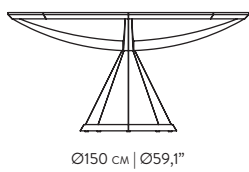

**VASCO TABLE**  
by VARIAFORMA, 2020

Ø150 CM | Ø59,1"

Ø60 CM | Ø23,6"

75 CM | 29,5"

**REFERENCES**

- WMJVF001CV OAK GLASS (BRONZE)
- WMJVF001CC OAK CERAMICS
- WMJVF001NV WALNUT GLASS (BRONZE)
- WMJVF001NC WALNUT CERAMICS

**DIMENSIONS**

<b>WIDTH</b>	Ø150 CM   Ø59,1"
<b>DEPTH</b>	Ø150 CM   Ø59,1"
<b>HEIGHT</b>	75 CM   29,5"

**MATERIALS**

<b>STRUCTURE</b>	OAK   WALNUT
<b>TOP</b>	GLASS (BRONZE)   CERAMICS

**PACKAGING**

<b>DIMENSIONS</b>	160   67 CM	63,0"   26,4"
	160   67 CM	63,0"   26,4"
	34   61 CM	13,4"   24,0"

<b>VOLUME</b>	0,870   0,274 M <sup>3</sup>	30,724   9,676 FT <sup>3</sup>
---------------	------------------------------	--------------------------------

<b>WEIGHT</b>	140,0 KG	308,6 LB
---------------	----------	----------