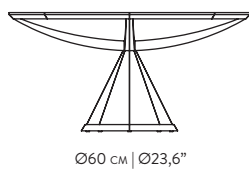

**VASCO TABLE**  
by VARIAFORMA, 2020

Ø150 CM | Ø59,1"

Ø60 CM | Ø23,6"

75 CM | 29,5"

**REFERENCES**

- WMJVF001CV OAK GLASS (BRONZE)
- WMJVF001CC OAK CERAMICS
- WMJVF001NV WALNUT GLASS (BRONZE)
- WMJVF001NC WALNUT CERAMICS

**DIMENSIONS**

<b>WIDTH</b>	Ø150 CM   Ø59,1"
<b>DEPTH</b>	Ø150 CM   Ø59,1"
<b>HEIGHT</b>	75 CM   29,5"

**MATERIALS**

<b>STRUCTURE</b>	OAK   WALNUT
<b>TOP</b>	GLASS (BRONZE)   CERAMICS

**PACKAGING**

<b>DIMENSIONS</b>	160   67 CM	63,0"   26,4"
	160   67 CM	63,0"   26,4"
	34   61 CM	13,4"   24,0"

<b>VOLUME</b>	0,870   0,274 M <sup>3</sup>	30,724   9,676 FT <sup>3</sup>
---------------	------------------------------	--------------------------------

<b>WEIGHT</b>	140,0 KG	308,6 LB
---------------	----------	----------