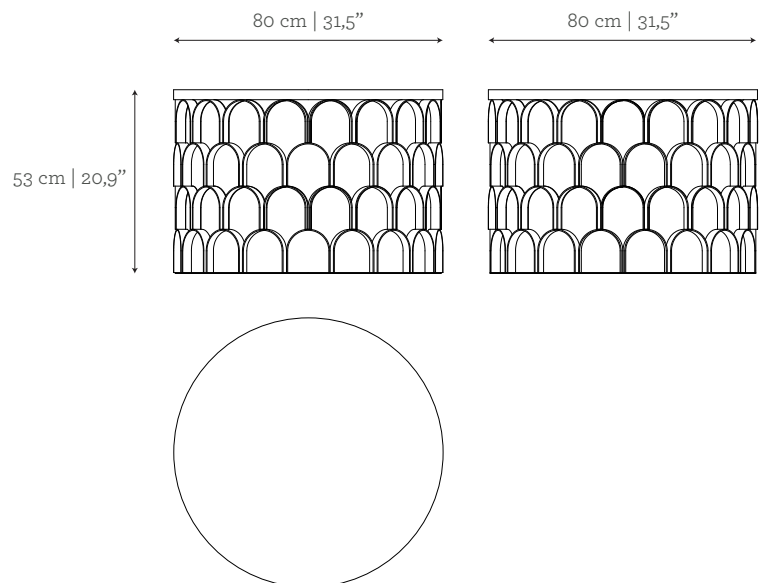

This product is suitable for custom size.

Range between:

Ø: 42 cm | 16,5" - 100 cm | 39,4"

H: 43 cm | 16,9" - 130 cm | 51,2"

ENVIRONMENT

This product is made for living areas in interior spaces only. This product is not specified for bathrooms, spa's or humid environments. Not suitable for exteriors.

AS PICTURED

MATERIALS & FINISHES

Top: Negro Marquina marble in polished finishing.

Base: Stainless steel coated nickel in polished finishing.

DIMENSIONS

Ø: 80 cm | 31,5"

H: 53 cm | 20,9"

CUSTOM/BESPOKE

VOLUME

0,34 m³ | 12 ft³

WEIGHT

58 kg | 127,9 lbs

Packed (in wooden case)

0,58 m³ | 20,48 ft³

64 kg | 141,1 lbs

GINGER & JAGGER