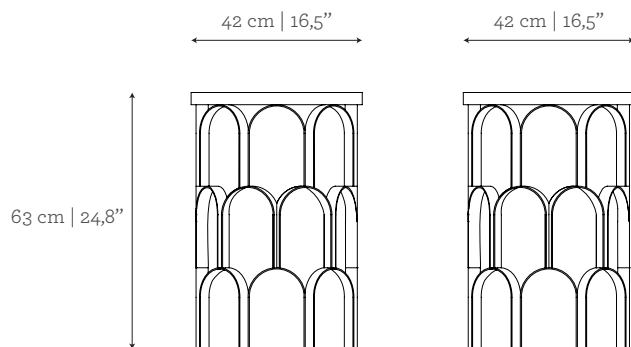

AS PICTURED

MATERIALS & FINISHES

Top: Estremoz marble in polished finishing.

Base: Stainless steel coated brass in polished finishing.

DIMENSIONS

Ø: 42 cm | 16,5"

H: 63 cm | 24,8"

CUSTOM/BESPOKE

This product is suitable for custom size.

Range between:

Ø: 42 cm | 16,5" - 100 cm | 39,4"

H: 43 cm | 16,9" - 130 cm | 51,2"

ENVIRONMENT

This product is made for living areas in interior spaces only. This product is not specified for bathrooms, spa's or humid environments. Not suitable for exteriors.

VOLUME

0,11 m³ | 3,88 ft³

WEIGHT

20 kg | 44,1 lbs

Packed (in reinforced carton case)

0,18 m³ | 6,36 ft³

25 kg | 55,1 lbs

MATERIALS & FINISHES