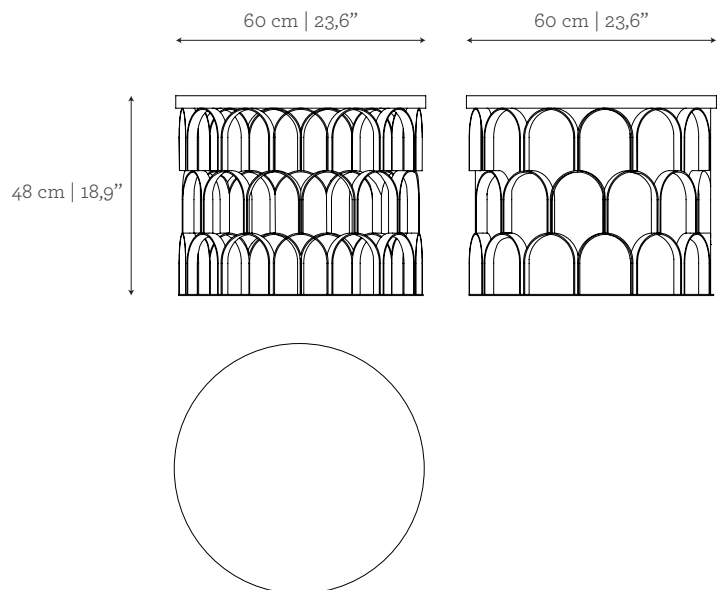

COPPER
Brushed

Packed (in reinforced carton case)

0,30 m³ | 10,59 ft³

40 kg | 88,2 lbs