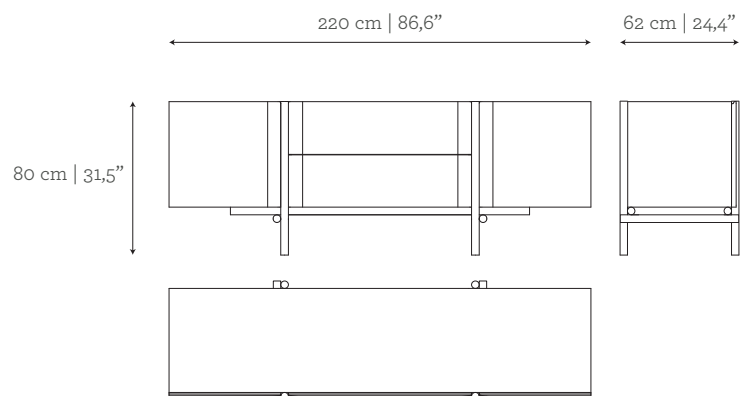

AS PICTURED

MATERIALS & FINISHES

Body, interior and exterior: Night Jungle wood veneer in gloss.

Structure: Cast brass with Brass finishing.

DIMENSIONS

W: 220 cm | 86,6"

D: 62 cm | 24,4"

H: 80 cm | 31,5"

CUSTOM/BESPOKE

This product is suitable for custom size.

Range between:

W: 120 cm | 47,2" - 300 cm | 118,1"

D: 42 cm | 16,5" - 67 cm | 26,4"

H: 50 cm | 19,7" - 90 cm | 35,4"

ENVIRONMENT

This product is made for living areas in interior spaces only. This product is not specified for bathrooms, spa's or humid environments. Not suitable for exteriors.

VOLUME

1,09 m³ | 38,49 ft³

WEIGHT

170 kg | 374,8 lbs

Packed (in wooden case)

1,78 m³ | 62,86 ft³

300 kg | 661,4 lbs

MATERIALS & FINISHES