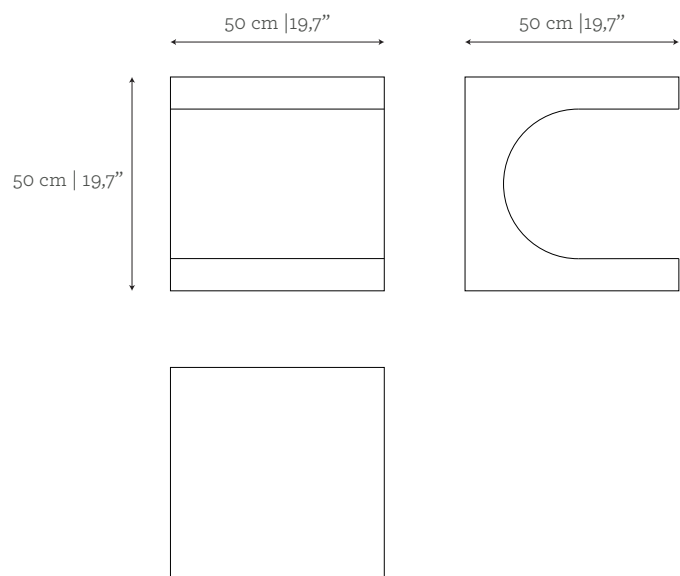

AS PICTURED

MATERIALS & FINISHES

Body: Romano Travertine in natural finishing.
Details: Gold Leaf with Antique finishing.

DIMENSIONS

W: 50 cm | 19,7"
 D: 50 cm | 19,7"
 H: 50 cm | 19,7"

CUSTOM/BESPOKE

This product is suitable for custom size.
 Range between:
 W: 25 cm | 9,8" - 50 cm | 19,7"
 D: 25 cm | 9,8" - 50 cm | 19,7"
 H: 25 cm | 9,8" - 50 cm | 19,7"

ENVIRONMENT

This product is made for living areas in interior spaces only. This product is not specified for bathrooms, spa's or humid environments. Not suitable for exteriors.

VOLUME

0,13 m³ | 4,59 ft³

WEIGHT

125 kg | 275,6 lbs

Packed (in wooden case)

0,23 m³ | 8,12 ft³

148 kg | 326,3 lbs

PRODUCT OPTIONS

Canyon | 50 Side Table

MATERIALS & FINISHES

Body: Romano Travertine in natural finishing.

AS PICTURED

MATERIALS & FINISHES

Body: Romano Travertine in natural finishing.
Details: Gold Leaf with Antique finishing.

DIMENSIONS

W: 40 cm | 15,7"
 D: 40 cm | 15,7"
 H: 40 cm | 15,7"

CUSTOM/BESPOKE

This product is suitable for custom size.
 Range between:
 W: 25 cm | 9,8" - 50 cm | 19,7"
 D: 25 cm | 9,8" - 50 cm | 19,7"
 H: 25 cm | 9,8" - 50 cm | 19,7"