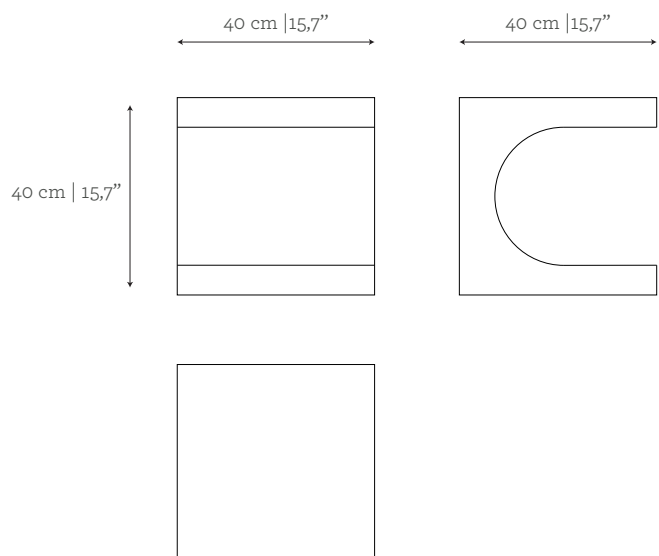

AS PICTURED

MATERIALS & FINISHES

Body: Romano Travertine in natural finishing.
Details: Gold Leaf with Antique finishing.

DIMENSIONS

W: 50 cm | 19,7"
 D: 50 cm | 19,7"
 H: 50 cm | 19,7"

CUSTOM/BESPOKE

This product is suitable for custom size.
 Range between:
 W: 25 cm | 9,8" - 50 cm | 19,7"
 D: 25 cm | 9,8" - 50 cm | 19,7"
 H: 25 cm | 9,8" - 50 cm | 19,7"

AS PICTURED

MATERIALS & FINISHES

Body: Romano Travertine in natural finishing.
Details: Gold Leaf with Antique finishing.

DIMENSIONS

W: 40 cm | 15,7"
 D: 40 cm | 15,7"
 H: 40 cm | 15,7"

CUSTOM/BESPOKE

This product is suitable for custom size.
 Range between:
 W: 25 cm | 9,8" - 50 cm | 19,7"
 D: 25 cm | 9,8" - 50 cm | 19,7"
 H: 25 cm | 9,8" - 50 cm | 19,7"

ENVIRONMENT

This product is made for living areas in interior spaces only. This product is not specified for bathrooms, spa's or humid environments. Not suitable for exteriors.

VOLUME

0,06 m³ | 2,12 ft³

WEIGHT

100 kg | 220,5 lbs

Packed (in wooden case)

0,13 m³ | 4,59 ft³

118 kg | 260,1 lbs

PRODUCT OPTIONS

Canyon | 40 Side Table

MATERIALS & FINISHES

Body: Romano Travertine in natural finishing.