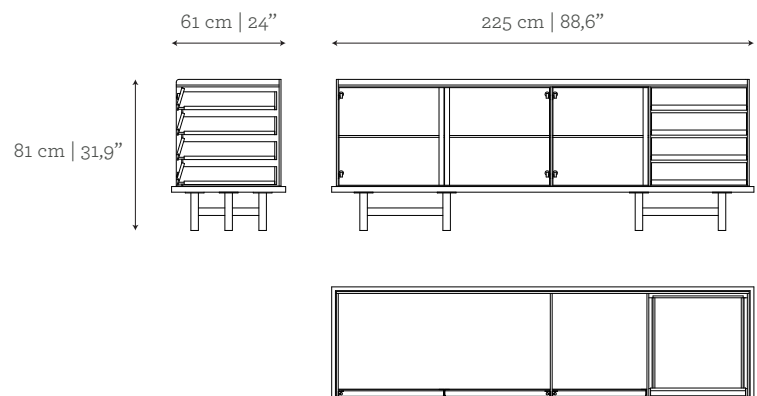

Clarity | Sideboard

The Clarity Sideboard is completely see-through, in glass. Its presence is serene, as if filtering and cleansing the ambient and the objects it can contain. The Clarity does not hide. It is transparent. It celebrates our totems, displaying and sheltering them. Handcrafted in glass, and featuring three glass doors and four glass drawers, the Clarity is a structural wonder, laid upon a metal foundation. As in Nature, there is awe in what is seen and not seen.

AS PICTURED

MATERIALS & FINISHES

Body: Glass in Bronze finishing.

Metal details: Polished Brass

DIMENSIONS

W: 225 cm | 88,6"

D: 61 cm | 24"

H: 81 cm | 31,9"

VOLUME

1,11 m³ | 39,20 ft³

WEIGHT

239 kg | 526,9 lbs

Packed (in wooden case)

1,83 m³ | 64,63 ft³

398 kg | 877,4 lbs

PRODUCT OPTIONS