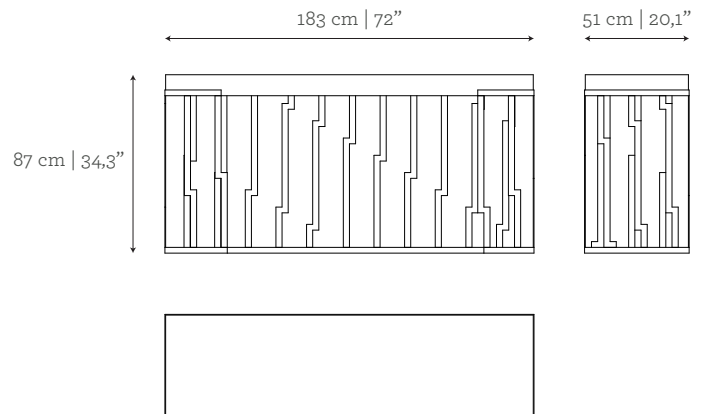

AS PICTURED

MATERIALS & FINISHES

Top: Lacquered in Black in gloss finishing.

Base: Stainless steel in Polished Nickel finishing.

DIMENSIONS

W: 183 cm | 72"

D: 51 cm | 20,1"

H: 87 cm | 34,3"

CUSTOM/BESPOKE

This product is suitable for custom size.

Range between:

W: 83 cm | 32,7" - 183 cm | 72"

D: 30 cm | 11,8" - 65 cm | 25,6"

H: 40 cm | 15,7" - 87 cm | 34,3"

ENVIRONMENT

This product is made for living areas in interior spaces only. This product is not specified for bathrooms, spa's or humid environments. Not suitable for exteriors.

VOLUME

0,81 m³ | 28,6 ft³

WEIGHT

60 kg | 132,3 lbs

Packed (in wooden case)

1,32 m³ | 46,62 ft³

135 kg | 297,6 lbs

MATERIALS & FINISHES