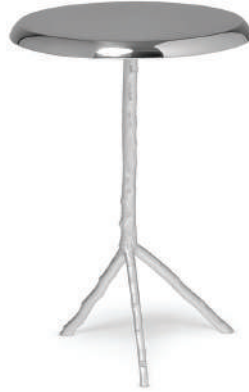

Embrace | 50 Side Table

SPEC SHEET

AS PICTURED

Legs in cast Brass with Copper finishing; top in Polished Copper plate.

MATERIALS & FINISHES

Top: Brass, Nickel or Copper plate in Polished, Brushed or Antique finishing.

Legs in cast brass: Brass, Antique Brass, Silver, Antique Silver, Copper and Antique Copper.

VOLUME

0,26 m³ | 9,2 ft³ (packed)

DIMENSIONS

Ø: 50 cm | 19,7"

H: 71 cm | 28"

CUSTOM

Height suitable for custom size.

Range between:

H: 45cm/17,7" - 78cm/30,7"

WEIGHT

12 Kg / 26,5 lbs

17 Kg / 37,5 lbs

(packed in reinforced carton case)

TECHNICAL DRAW