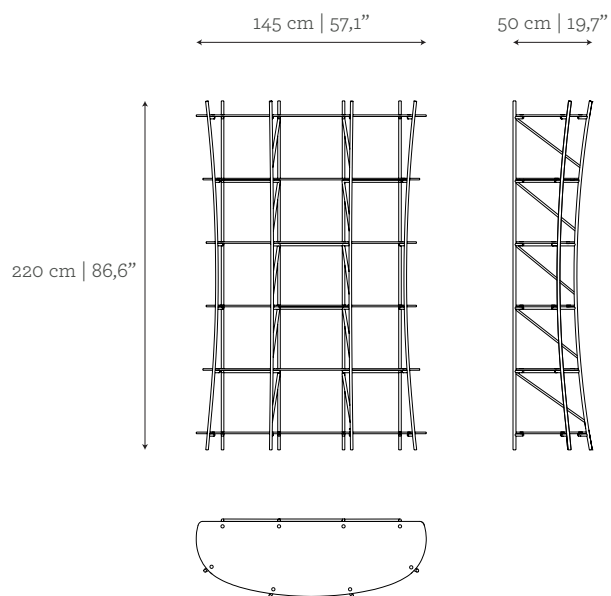

AS PICTURED

MATERIALS & FINISHES

Structure: Cast brass with Brass finishing.

Shelves: Glass in Clear finishing.

DIMENSIONS

W: 145 cm | 57,1"

D: 50 cm | 19,7"

H: 220 cm | 86,6"

CUSTOM/BESPOKE

This product is suitable for custom size.

Range between:

W: 130 cm | 51,2" - 160 cm | 63"

D: 35 cm | 13,8" - 60 cm | 23,6"

H: 150 cm | 59,1" - 240 cm | 94,5"

ENVIRONMENT

This product is made for living areas in interior spaces only. This product is not specified for bathrooms, spa's or humid environments. Not suitable for exteriors.

VOLUME

1,60 m³ | 38,49 ft³

WEIGHT

100 kg | 220,5 lbs

Packed (in wooden case)

2,58 m³ | 91,11 ft³

280 kg | 617,3 lbs

PRODUCT OPTIONS