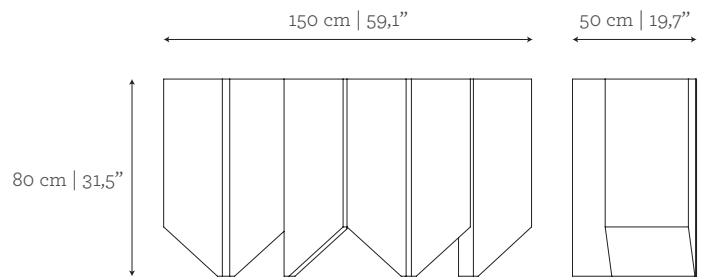

DIMENSIONS

W: 150 cm | 59,1"
 D: 50 cm | 19,7"
 H: 80 cm | 31,5"

CUSTOM/BESPOKE

This product is suitable for custom size.
 Range between:
 W: 4 Elements - 8 Elements
 H: 70 cm | 27,6" - 100 cm | 39,4"

ENVIRONMENT

This product is made for living areas in interior spaces only. This product is not specified for bathrooms, spa's or humid environments. Not suitable for exteriors.

VOLUME

0,6 m³ | 21,18 ft³

WEIGHT

176 kg | 388 lbs