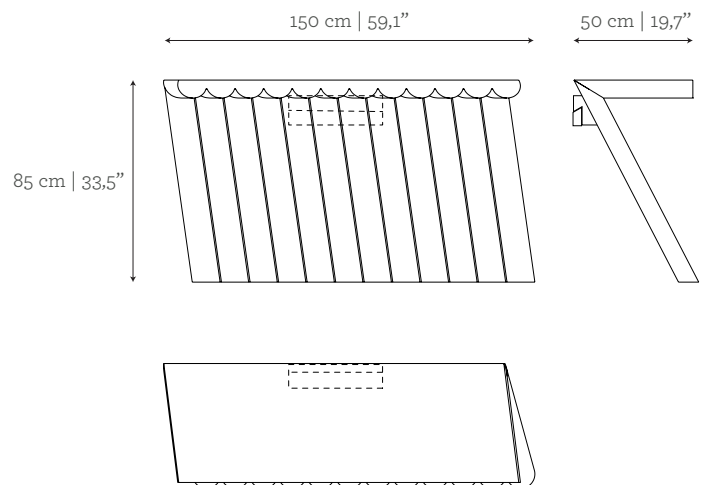

AS PICTURED

MATERIALS & FINISHES

Body: Lacquered in Coral with matt finishing.

DIMENSIONS

W: 150 cm | 59,1"
D: 50 cm | 19,7"
H: 85 cm | 33,5"

CUSTOM/BESPOKE

This product is not suitable for customization.

ENVIRONMENT

This product is made for living areas in interior spaces only. This product is not specified for bathrooms, spa's or humid environments. Not suitable for exteriors.

VOLUME

0,64 m³ | 22,6 ft³

WEIGHT

90 kg | 198,4 lbs

Packed (in wooden case)

0,80 m³ | 28,25 ft³

190 kg | 418.9 lbs

MATERIALS & FINISHES

Body: Lacquered in all RAL colours with matt finishing.

CREAM
NCS S
1010 - Y20R

STONE
NCS S
2005 - Y30R

OLIVE GREEN
NCS S
6020 - Y10R