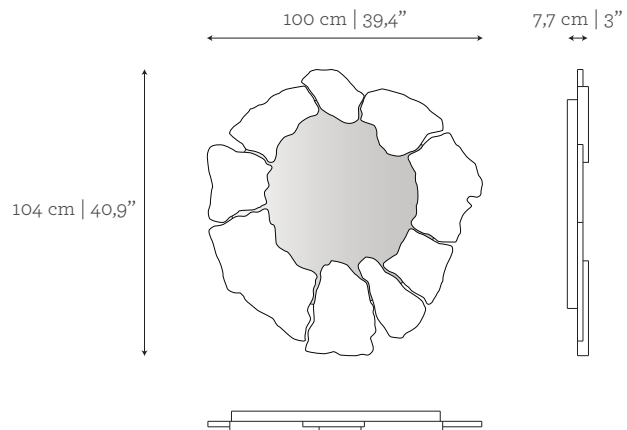

Islet | Mirror

The Islet Mirror draws inspiration from small uninhabited islands, that remain in their primal state, only exposed to the elements. The Islet Mirror has a delicate composition of elements in succession, in a dialogue of marble, metal and lacquer, and shapes that surrounds the subject, reflected within. The Islet creates a tranquil dynamic for living spaces.

AS PICTURED

MATERIALS & FINISHES

Frame:

- A:** Carrara polished
- B:** Brushed Brass
- C:** Lacquered in Sage in matt finishing

Metal Structure: Polished Nickel

Mirror: Clear finishing

DIMENSIONS

W: 100 cm | 39,4"

D: 7,7 cm | 3"

H: 104 cm | 40,9"

CUSTOM/BESPOKE

This product is not suitable for customization.

ENVIRONMENT

This product is made for living areas in interior spaces only. This product is not specified for bathrooms, spa's or humid environments. Not suitable for exteriors.

AS PICTURED

MATERIALS & FINISHES

Frame: Carrara Polished

Metal Structure: Polished Nickel

Mirror: Clear finishing

DIMENSIONS

W: 100 cm | 39,4"

D: 7,7 cm | 3"