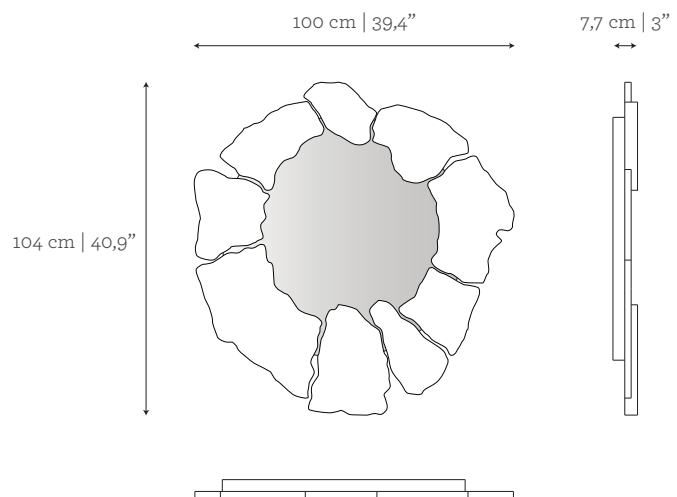

VOLUME

0,12 m³ | 4,24 ft³

WEIGHT

80 kg | 176,4 lbs

Packed (in wooden case)

0,38 m³ | 13,41 ft³

113 kg | 249,1 lbs