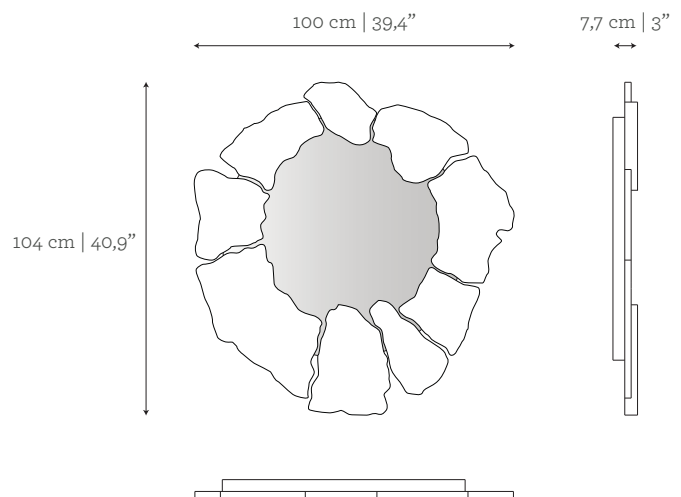

VOLUME

0,12 m³ | 4,24 ft³

WEIGHT

20 kg | 44,09 lbs

Packed (in wooden case)

0,38 m³ | 13,41 ft³

53 kg | 116,84 lbs