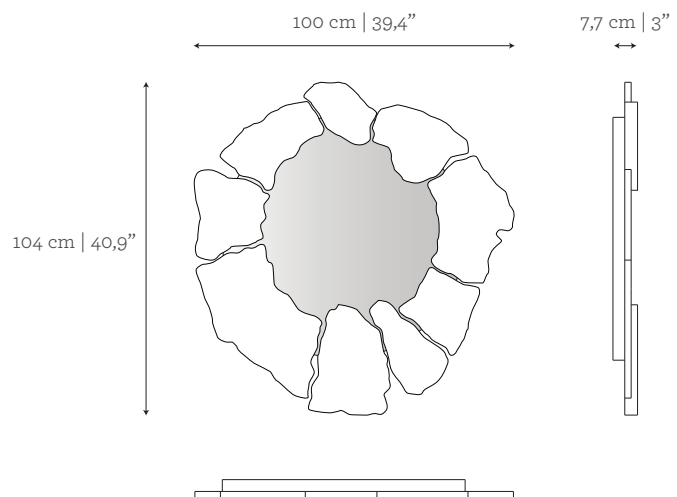

VOLUME

0,12 m³ | 4,24 ft³

WEIGHT

50 kg | 110,2 lbs

Packed (in wooden case)

0,38 m³ | 13,41 ft³

83 kg | 183 lbs