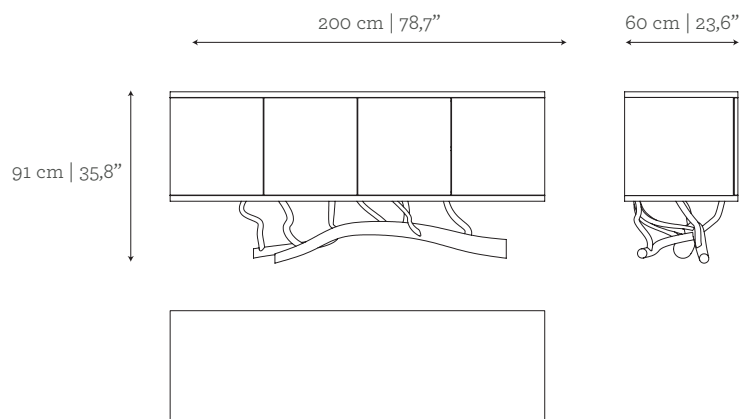

VOLUME

1,09 m³ | 38,49 ft³

WEIGHT

198 kg | 436,5 lbs

Packed (in wooden case)

1,84 m³ | 64,98 ft³

325 kg | 716,5 lbs