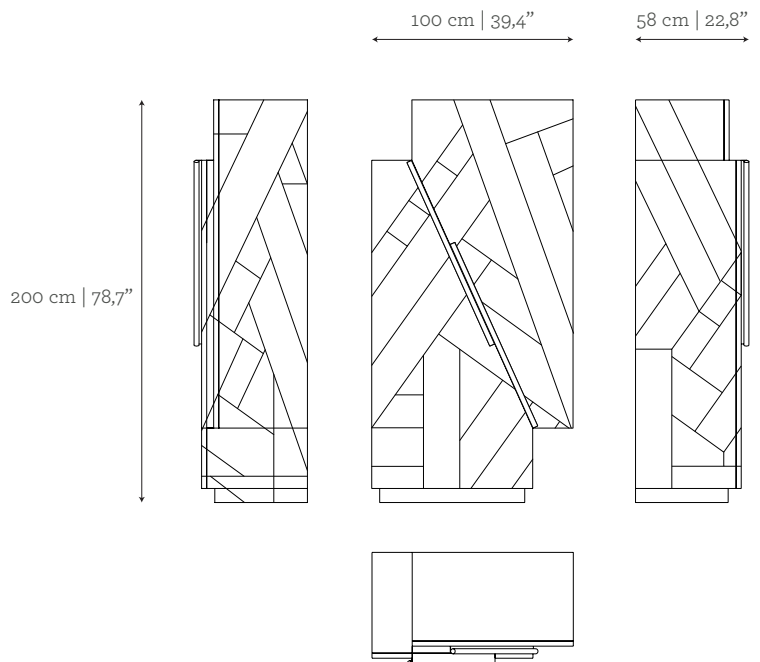

Packed (in wooden case)

1,94 m³ | 68,51 ft³

290 kg | 639,3 lbs