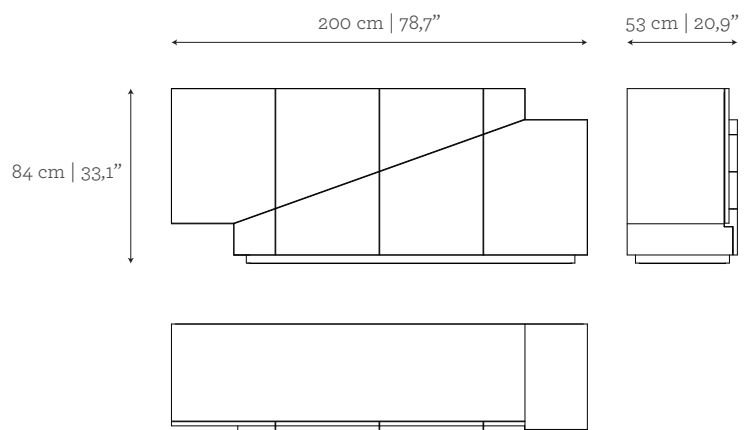

DIMENSIONS

W: 200 cm | 78,7"
 D: 53 cm | 20,9"
 H: 84 cm | 33,1"

CUSTOM/BESPOKE

This product is suitable for custom size.
 Range between:
 W: 100 cm | 39,4" - 250 cm | 98,4"
 D: 40 cm | 15,7" - 60 cm | 23,6"
 H: 40 cm | 15,7" - 100 cm | 39,4"

ENVIRONMENT

This product is made for living areas in interior spaces only. This product is not specified for bathrooms, spa's or humid environments. Not suitable for exteriors.

VOLUME

0,89 m³ | 31,43 ft³

WEIGHT

300 kg | 661,4 lbs

Packed (in wooden case)

1,49 m³ | 52,62 ft³

500 kg | 1102,3 lbs

PRODUCT OPTIONS

MATERIALS & FINISHES

Exterior: Carrara, Negro Marquina, Estremoz, Estremoz Rose or Guatemala Green marble in polished finishing.