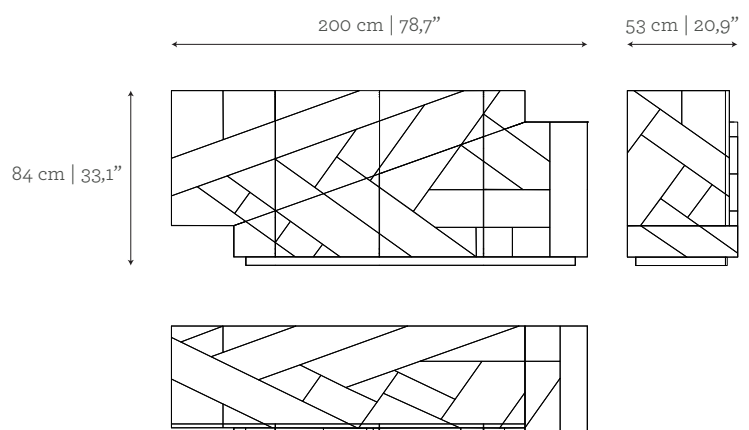

Packed (in wooden case)

1,47 m³ | 51,91 ft³

250 kg | 551,2 lbs