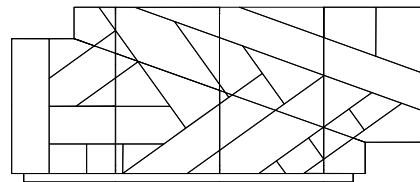

PRODUCT OPTIONS

Meridiano | Wood Sideboard

Shelves:

SIDEBOARD VERSION

Right