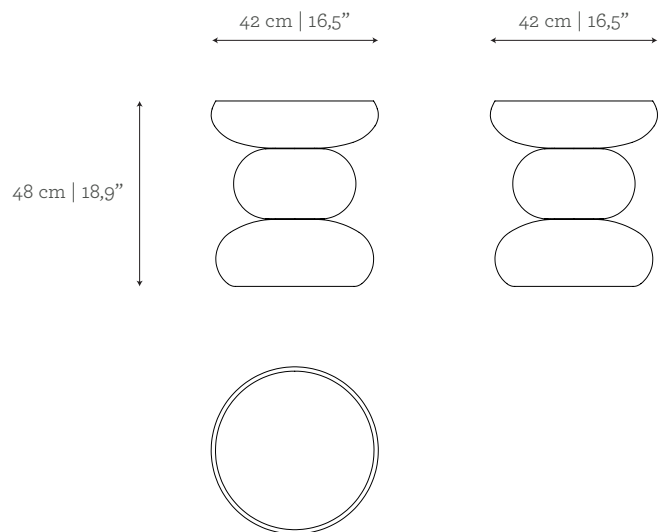

AS PICTURED

MATERIALS & FINISHES

Top wood: Solid Brazilian Cedar wood.

Metal: Polished Hammered Brass.

Bottom wood: Solid Cedar wood.

DIMENSIONS

Ø: 33 cm | 13"

H: 45 cm | 17,7"

AS PICTURED

MATERIALS & FINISHES

Top & bottom: Lacquer in NCS S 4010 - G10Y with matt finishing.

Metal: Polished Hammered Brass.

DIMENSIONS

Ø: 42 cm | 16,5"

H: 48 cm | 18,9"

CUSTOM/BESPOKE

This product is suitable for custom size.

Range between:

Ø: not customizable

H: 40 cm | 15,7" - 61 cm | 24"

ENVIRONMENT

This product is made for living areas in interior spaces only. This product is not specified for bathrooms, spa's or humid environments. Not suitable for exteriors.

VOLUME

0,08 m³ | 2,83 ft³

WEIGHT

27 kg | 59,5 lbs

Packed (in wooden case)

0,15 m³ | 5,30 ft³

45 kg | 99,2 lbs

MATERIALS & FINISHES