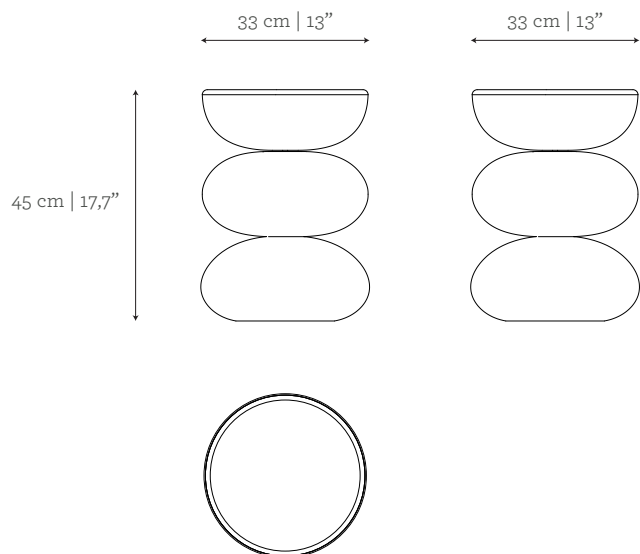

AS PICTURED

MATERIALS & FINISHES

Top wood: Solid Brazilian Cedar wood.

Metal: Polished Hammered Brass.

Bottom wood: Solid Cedar wood.

DIMENSIONS

Ø: 33 cm | 13"

H: 45 cm | 17,7"

CUSTOM/BESPOKE

This product is suitable for custom size.

Range between:

Ø: not customizable

H: 40 cm | 15,7" - 61 cm | 24"

ENVIRONMENT

This product is made for living areas in interior spaces only. This product is not specified for bathrooms, spa's or humid environments. Not suitable for exteriors.

VOLUME

0,05 m³ | 1,77 ft³

WEIGHT

11 kg | 24,2 lbs

Packed (in reinforced carton case)

0,09 m³ | 3,18 ft³

13 kg | 28,7 lbs

PRODUCT OPTIONS

This product is suitable for custom size.

Range between:

Ø: not customizable

H: 40 cm | 15,7" - 61 cm | 24"

ENVIRONMENT

This product is made for living areas in interior spaces only. This product is not specified for bathrooms, spa's or humid environments. Not suitable for exteriors.