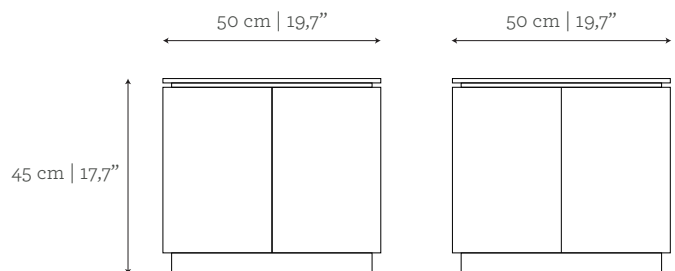

Packed (in wooden case)

0,20 m³ | 7,06 ft³

51 kg | 112,4 lbs