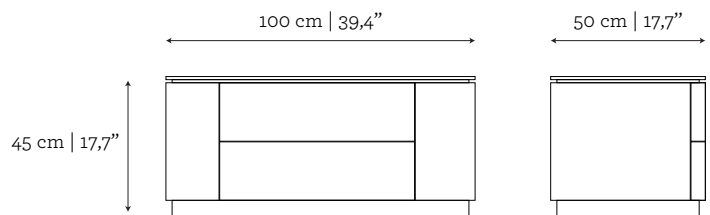

AS PICTURED

MATERIALS & FINISHES

Body: Amara Ebony veneer with gloss finishing.

Ring & footer: Brushed Brass.

DIMENSIONS

W: 100 cm | 39,4"

D: 50 cm | 19,7"

H: 45 cm | 17,7"

CUSTOM/BESPOKE

This product is suitable for custom size.

Range between:

W: 45 cm | 17,7" - 200 cm | 78,7"

D: 45 cm | 17,7" - 200 cm | 78,7"

H: 30 cm | 11,8" - 100 cm | 39,4"

ENVIRONMENT

This product is made for living areas in interior spaces only. This product is not specified for bathrooms, spa's or humid environments. Not suitable for exteriors.

VOLUME

0,20 m³ | 7,06 ft³

WEIGHT

52 kg | 114,6 lbs

Packed (in wooden case)

0,39 m³ | 13,77 ft³

88 kg | 194 lbs

PRODUCT OPTIONS

AS PICTURED

MATERIALS & FINISHES

Body: Amara Ebony veneer with gloss finishing.
Ring & footer: Brushed Brass.

DIMENSIONS

Ø: 50 cm | 19,7"
 H: 45 cm | 17,7"

CUSTOM/BESPOKE

This product is suitable for custom size.
 Range between:
 W: 35 cm | 13,8" - 200 cm | 78,7"
 D: 35 cm | 13,8" - 200 cm | 78,7"
 H: 30 cm | 11,8" - 100 cm | 39,4"