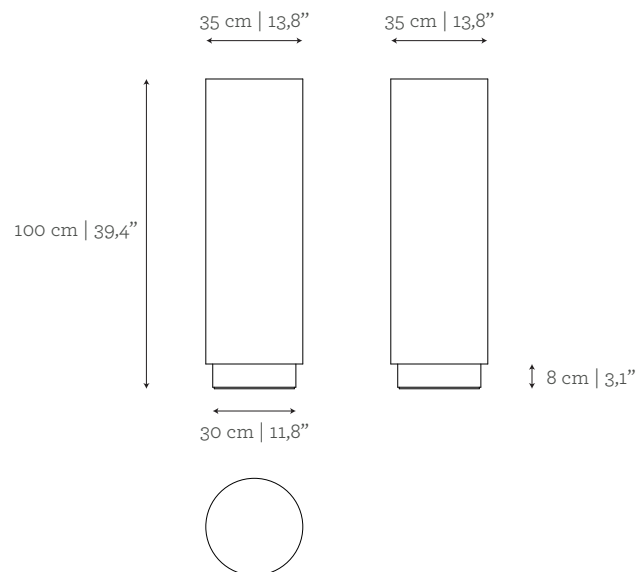

This product is suitable for custom size.

Range between:

W: 35 cm | 13,8" - 200 cm | 78,7"

D: 35 cm | 13,8" - 200 cm | 78,7"

H: 30 cm | 11,8" - 100 cm | 39,4"

ENVIRONMENT

This product is made for living areas in interior spaces only. This product is not specified for bathrooms, spa's or humid environments. Not suitable for exteriors.

AS PICTURED

MATERIALS & FINISHES

Body: Bird eye veneer with gloss finishing.

Footer: Polished Brass.

DIMENSIONS

Ø: 35 cm | 13,8"

H: 100 cm | 39,4"

CUSTOM/BESPOKE

VOLUME

0,10 m³ | 3,53 ft³

WEIGHT

16 kg | 35,3 lbs

Packed (in reinforced carton case)

0,19 m³ | 6,71 ft³

20 kg | 44,1 lbs

PRODUCT OPTIONS