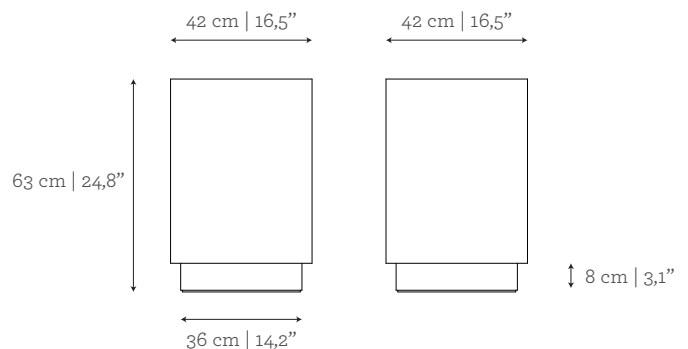

AS PICTURED

MATERIALS & FINISHES

Body: Bird eye veneer with gloss finishing.

Footer: Polished Brass.

DIMENSIONS

Ø: 42 cm | 16,5"

H: 63 cm | 24,8"

CUSTOM/BESPOKE

This product is suitable for custom size.

Range between:

W: 35 cm | 13,8" - 200 cm | 78,7"

D: 35 cm | 13,8" - 200 cm | 78,7"

H: 30 cm | 11,8" - 100 cm | 39,4"

ENVIRONMENT

This product is made for living areas in interior spaces only. This product is not specified for bathrooms, spa's or humid environments. Not suitable for exteriors.

VOLUME

0,09 m³ | 3,18 ft³

WEIGHT

17 kg | 37,5 lbs

Packed (in reinforced carton case)

0,18 m³ | 6,36 ft³

19 kg | 41,9 lbs

MATERIALS & FINISHES