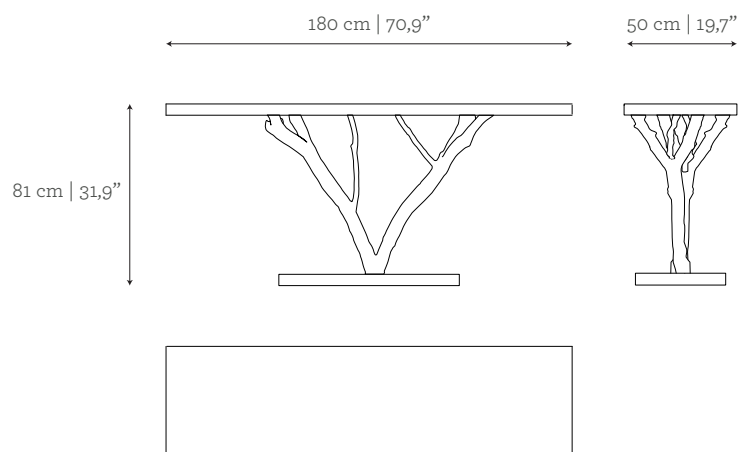

Packed (in wooden case)

1,58 m³ | 55,80 ft³

298 kg | 657 lbs