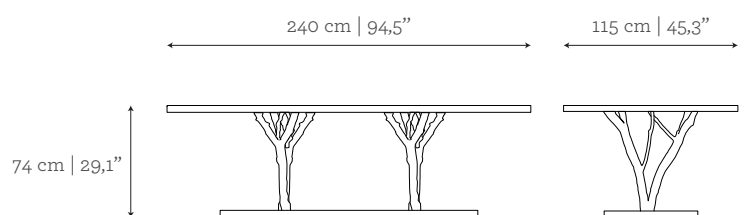

#### DIMENSIONS

W: 240 cm | 94,5"

D: 115 cm | 45,3"

H: 74 cm | 29,1"

#### CUSTOM/BESPOKE

This product is suitable for custom size.

Range between:

W: 110 cm | 43,3" - 350 cm | 137,8"

D: 110 cm | 43,3" - 300 cm | 118,1"

H not customizable

#### VOLUME

2,04 m<sup>3</sup> | 72,04 ft<sup>3</sup>