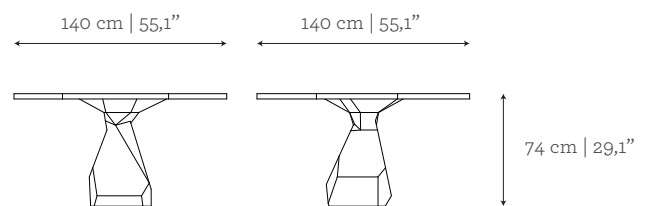

AS PICTURED

Brass with Antique finishing.

DIMENSIONS

Ø: 140 cm | 55,1"
H: 74 cm | 29,1"

CUSTOM/BESPOKE

This product is not suitable for customization.

ENVIRONMENT

This product is made for living areas in interior spaces only. This product is not specified for bathrooms, spa's or humid environments. Not suitable for exteriors.

MATERIALS & FINISH OPTIONS

Body: Brass plate with Brushed or Antique finishing

BRASS
Brushed

BRASS
Antique

VOLUME

1,45 m³ | 51,2 ft³

Packed (in wooden case)

2,46 m³ | 86,9 ft³

WEIGHT

160 kg | 352,7 lbs

310 kg | 683,4 lbs