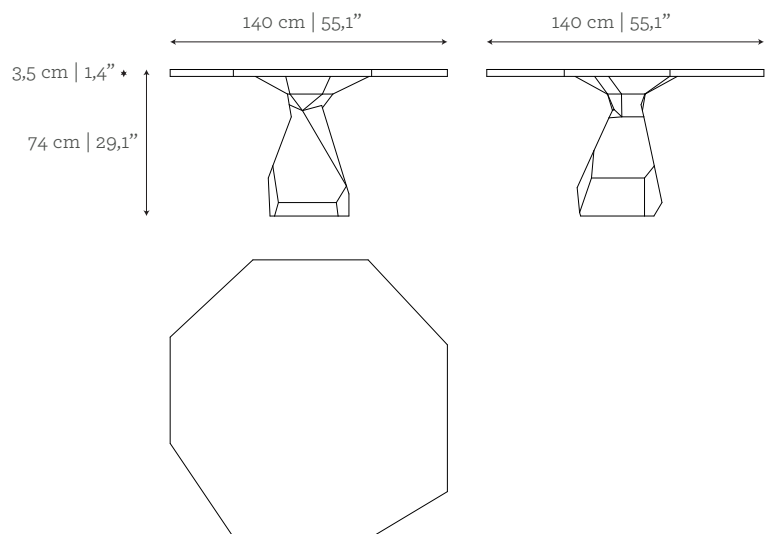

AS PICTURED

MATERIALS & FINISHES

Top and base assembled: Carrara marble in polished finishing.

DIMENSIONS

W: 140 cm | 55,1"
D: 140 cm | 55,1"
H: 74 cm | 29,1"

CUSTOM/BESPOKE

This product is suitable for custom size.
Range between:

W: 40 cm | 15,7" - 140 cm | 55,1"
D: 40 cm | 15,7" - 140 cm | 55,1"
H: 40 cm | 15,7" - 74 cm | 29,1"

ENVIRONMENT

This product is made for living areas in interior spaces only. This product is not specified for bathrooms, spa's or humid environments. Not suitable for exteriors.

VOLUME

1,45 m³ | 51,21 ft³

WEIGHT

350 kg | 771,6 lbs

Packed (in wooden case)

2,46 m³ | 86,87 ft³

500 kg | 1102,3 lbs

MATERIALS & FINISHES