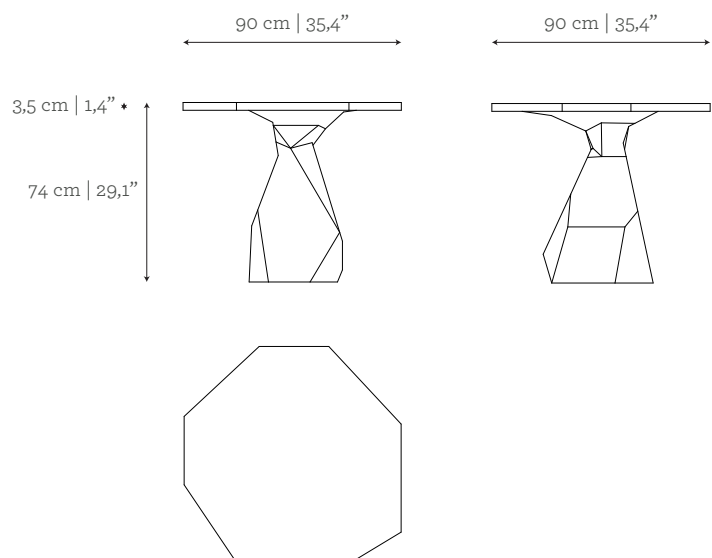

Packed (in wooden case)

1,19 m³ | 42,02 ft³

325 kg | 716,5 lbs