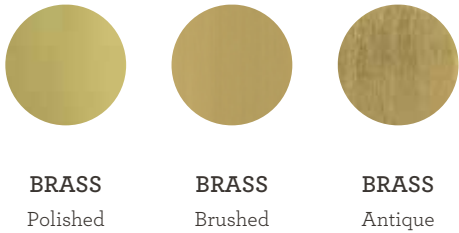

MATERIALS & FINISH OPTIONS

Body: Brass in polished, brushed or antique finishing.

BRASS Polished   **BRASS** Brushed   **BRASS** Antique

VOLUME

0,20 m³ | 7,06 ft³

Packed (in wooden case)

0,26 m³ | 9,18 ft³

WEIGHT

32 kg | 70,5 lbs

52 kg | 114,6 lbs