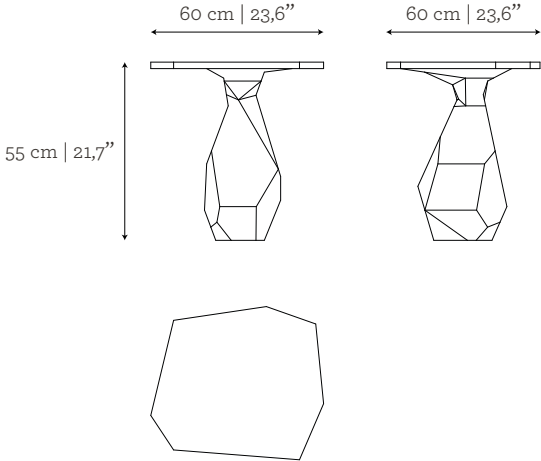

Rock | Brass Side Table

Encapsulating the commanding presence of Nature, the Rock Side Table is a bold design statement. Handcrafted in brass, the Rock is a soothing yet unmistakable presence. The likeness of its faceted geometry can be found in Nature in raw form.

AS PICTURED

Body: Brass in polished finishing.

DIMENSIONS

Ø: 60 cm | 23,6"
H: 55 cm | 21,7"

CUSTOM/BESPOKE

This product is not suitable for customization.

ENVIRONMENT

This product is made for living areas in interior spaces only. This product is not specified for bathrooms, spa's or humid environments. Not suitable for exteriors.

MATERIALS & FINISH OPTIONS

Body: Brass in polished, brushed or antique finishing.

BRASS Polished **BRASS** Brushed **BRASS** Antique

VOLUME

0,20 m³ | 7,06 ft³

Packed (in wooden case)

0,26 m³ | 9,18 ft³

WEIGHT