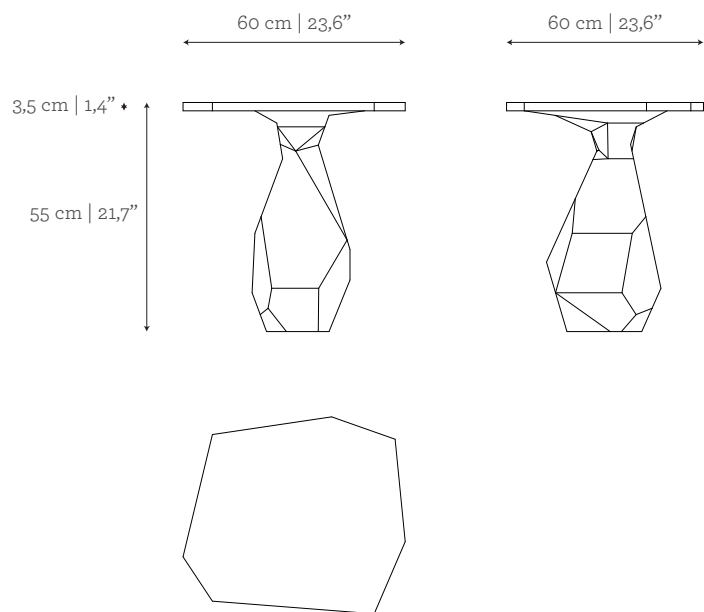

Packed (in wooden case)

0,26 m³ | 9,18 ft³

86 kg | 189,6 lbs