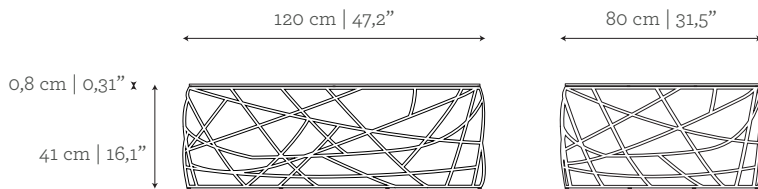

GINGER & JAGGER

PRODUCT OPTIONS

Rosebush | Coffee Table

Base:

GLASS VERSION

VOLUME

0,39 m³ | 13,77 ft³

WEIGHT

45 kg | 99,2 lbs

Packed (in wooden case)

0,62 m³ | 21,90 ft³

95 kg | 209,4 lbs