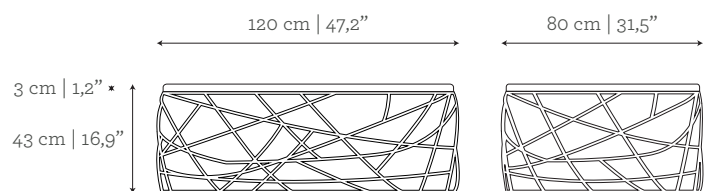

AS PICTURED

MATERIALS & FINISHES

Top: Lacquered in Stone in gloss finishing.

Base: Cast Brass in Brass finishing.

DIMENSIONS

W: 120 cm | 47,2"

D: 80 cm | 31,5"

H: 43 cm | 16,9"

CUSTOM/BESPOKE

This product is suitable for custom size.

Range between:

W: 60 cm | 23,6" - 220 cm | 86,6"

D: 60 cm | 23,6" - 220 cm | 86,6"

H: 43 cm | 16,9" - 130 cm | 51,2"

ENVIRONMENT

This product is made for living areas in interior spaces only. This product is not specified for bathrooms, spa's or humid environments. Not suitable for exteriors.

VOLUME

0,41 m³ | 14,48 ft³

WEIGHT

47 kg | 103,6 lbs

Packed (in reinforced carton case)

0,56 m³ | 19,78 ft³

57 kg | 125,7 lbs

MATERIALS & FINISHES