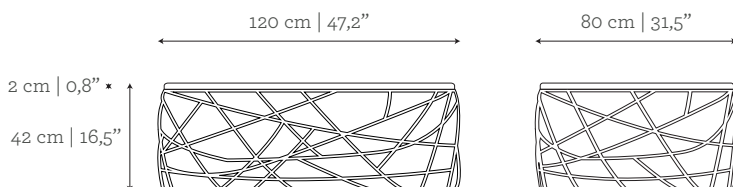

AS PICTURED

MATERIALS & FINISHES

Top: Lacquered in Stone in gloss finishing.

Base: Cast Brass in Brass finishing.

DIMENSIONS

W: 120 cm | 47,2"

D: 80 cm | 31,5"

H: 43 cm | 16,9"

CUSTOM/BESPOKE

This product is suitable for custom size.

Range between:

W: 60 cm | 23,6" - 220 cm | 86,6"

D: 60 cm | 23,6" - 220 cm | 86,6"

H: 43 cm | 16,9" - 130 cm | 51,2"

ENVIRONMENT

This product is made for living areas in interior spaces only. This product is not specified for bathrooms, spa's or humid environments. Not suitable for exteriors.

COPPER
Brass with copper leaf

ANTIQUE COPPER
Brass with copper leaf and patina

GLASS VERSION

VOLUME

0,39 m³ | 13,77 ft³

WEIGHT

45 kg | 99,2 lbs

Packed (in wooden case)

0,62 m³ | 21,90 ft³

95 kg | 209,4 lbs

MARBLE VERSION

VOLUME

0,40 m³ | 14,13 ft³

WEIGHT

71 kg | 63,9 lbs

Packed (in wooden case)