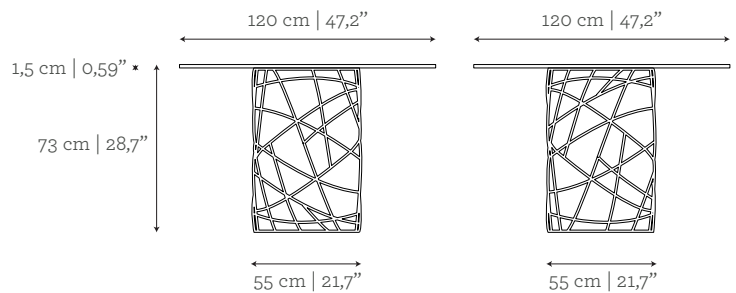

AS PICTURED

MATERIALS & FINISHES

Top: Glass in Clear finishing.

Base: Cast Brass in Brass finishing.

DIMENSIONS

Ø: 120 cm | 47,2"

H: 73 cm | 28,7"

CUSTOM/BESPOKE

This product is suitable for custom size.

Range between:

W: 60 cm | 23,6" - 220 cm | 86,6"

D: 60 cm | 23,6" - 220 cm | 86,6"

H: 43 cm | 16,9" - 130 cm | 51,2"

ENVIRONMENT

This product is made for living areas in interior spaces only. This product is not specified for bathrooms, spa's or humid environments. Not suitable for exteriors.

VOLUME

1,05 m³ | 37,08 ft³

WEIGHT

55 kg | 121,3 lbs

Packed (in 2 cases)

Base (in reinforced carton case):

0,28 m³ | 9,89 ft³

23 kg | 50,7 lbs