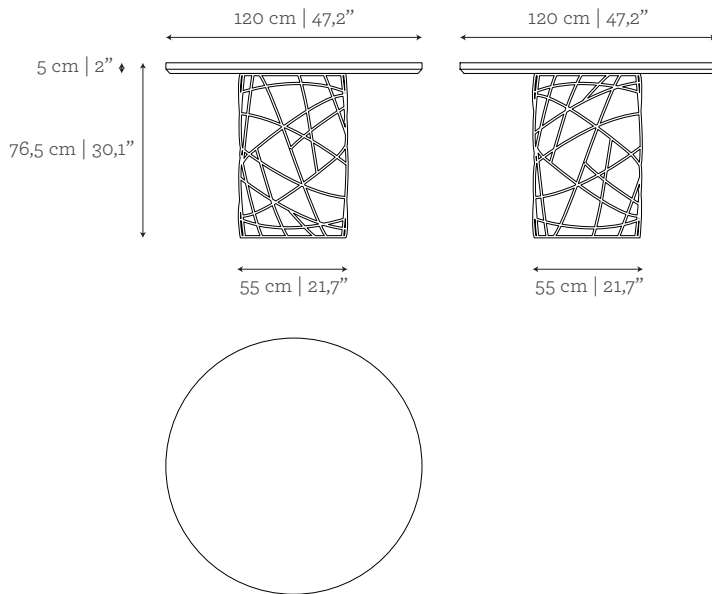

AS PICTURED

MATERIALS & FINISHES

Top: Glass in Clear finishing.

Base: Cast Brass in Brass finishing.

DIMENSIONS

Ø: 120 cm | 47,2"

H: 73 cm | 28,7"

CUSTOM/BESPOKE

This product is suitable for custom size.

Range between:

W: 60 cm | 23,6" - 220 cm | 86,6"

D: 60 cm | 23,6" - 220 cm | 86,6"

H: 43 cm | 16,9" - 130 cm | 51,2"

ENVIRONMENT

This product is made for living areas in interior spaces only. This product is not specified for bathrooms, spa's or humid environments. Not suitable for exteriors.

Brass with silver
leaf and patina

COPPER

Brass with
copper leaf

ANTIQUE COPPER

Brass with copper
leaf and patina

LACQUERED VERSION

VOLUME

1,10 m³ | 38,85 ft³