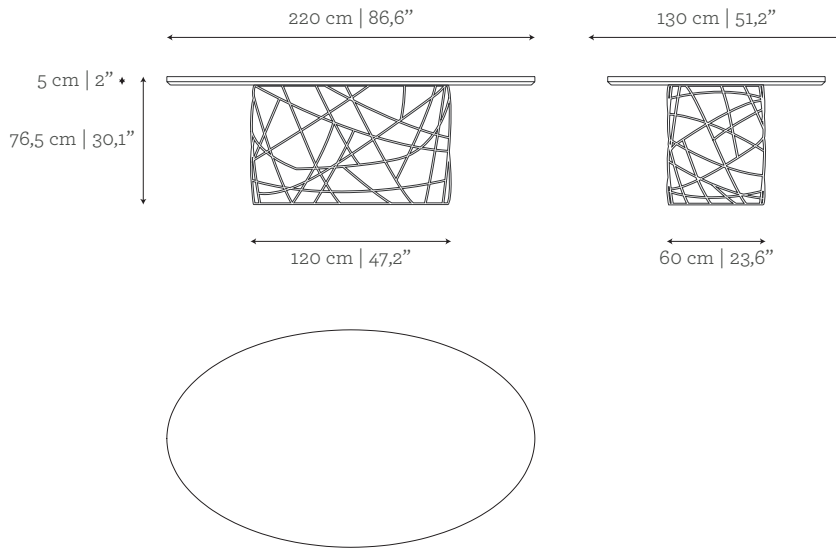

LACQUERED VERSION

VOLUME

2,19 m³ | 77,34 ft³

WEIGHT

122 kg | 269 lbs

Packed (in 2 cases)

Base (in reinforced carton case):

0,51 m³ | 18,01 ft³

45 kg | 99,2 lbs

Top (in wooden case):

0,50 m³ | 17,66 ft³

160 kg | 352,7 lbs