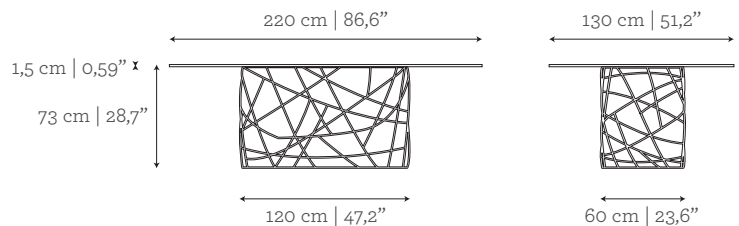

AS PICTURED

MATERIALS & FINISHES

Top: Glass in Clear finishing.

Base: Cast Brass in Brass finishing.

DIMENSIONS

W: 220 cm | 86,6"

D: 130 cm | 51,2"

H: 73 cm | 28,7"

CUSTOM/BESPOKE

This product is suitable for custom size.

Range between:

W: 60 cm | 23,6" - 220 cm | 86,6"

D: 60 cm | 23,6" - 220 cm | 86,6"

H: 43 cm | 16,9" - 130 cm | 51,2"

ENVIRONMENT

This product is made for living areas in interior spaces only. This product is not specified for bathrooms, spa's or humid environments. Not suitable for exteriors.

VOLUME

2,09 m³ | 73,81 ft³

WEIGHT

122 kg | 269 lbs

Packed (in 2 cases)

Base (in reinforced carton case):

0,51 m³ | 18,01 ft³

45 kg | 99,2 lbs

Top (in wooden case):

0,46 m³ | 16,24 ft

160 kg | 352,7 lbs

PRODUCT OPTIONS

Rosebush | Oval Dining Table

MATERIALS & FINISHES

Top: Glass in Clear finishing; or lacquered in all RAL colours with matt or gloss finishing.