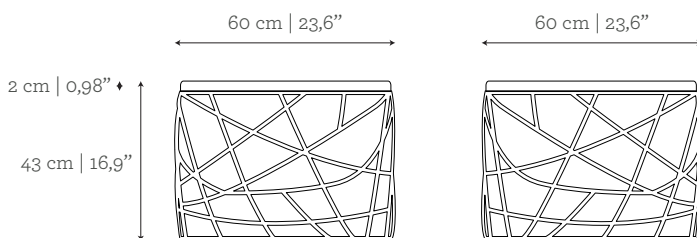

MARBLE VERSION

VOLUME

0,15 m³ | 5,30 ft³

Packed (in wooden case)

0,37 m³ | 13,07 ft³

WEIGHT

29 kg | 63,9 lbs

69 kg | 152,1 lbs