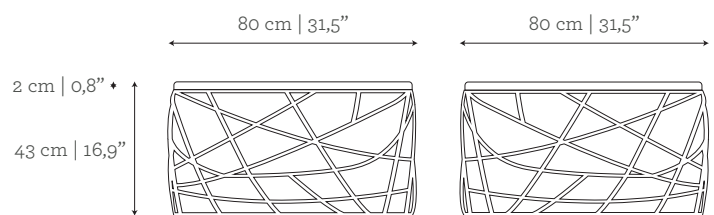

#### DIMENSIONS

Ø: 60 cm | 23,6"

H: 43 cm | 16,9"

#### CUSTOM/BESPOKE

This product is suitable for custom size.

Range between:

W: 60 cm | 23,6" - 220 cm | 86,6"

D: 60 cm | 23,6" - 220 cm | 86,6"

H: 43 cm | 16,9" - 130 cm | 51,2"

#### DIMENSIONS

Ø: 80 cm | 31,5"

H: 43 cm | 16,9"