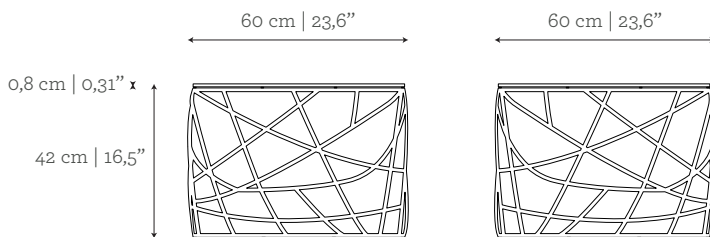

GINGER & JAGGER

PRODUCT OPTIONS

Rosebush | Side Table

Base:

GLASS VERSION

VOLUME

0,15 m³ | 5,30 ft³

Packed (in wooden case)

0,37 m³ | 13,07 ft³

WEIGHT

15 kg | 33,1 lbs

55 kg | 121,3 lbs