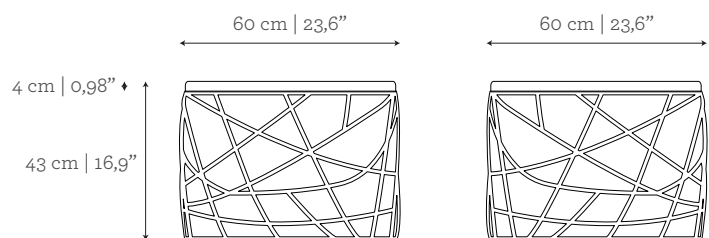

Packed (in reinforced carton case)

0,23 m³ | 8,12 ft³

25 kg | 55,1 lbs