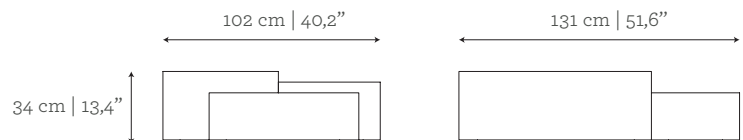

#### DIMENSIONS

W: 102 cm | 40,2"

D: 131 cm | 51,6"

H: 34 cm | 13,4"

#### CUSTOM/BESPOKE

This product is suitable for custom size. Range between:

H: 34 cm | 13,4" - 50 cm | 19,7"