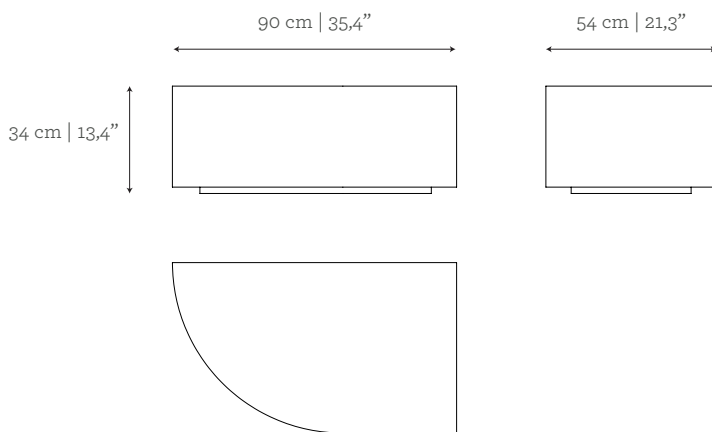

Metal Detail:

STRATA 35