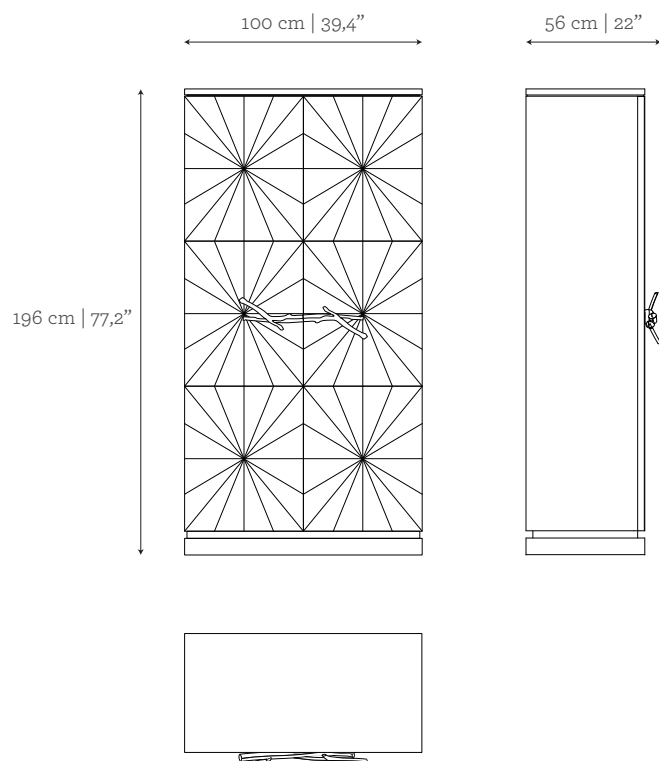

Packed (in wooden case)

1,94 m³ | 68,51 ft³

255 kg | 562,2 lbs