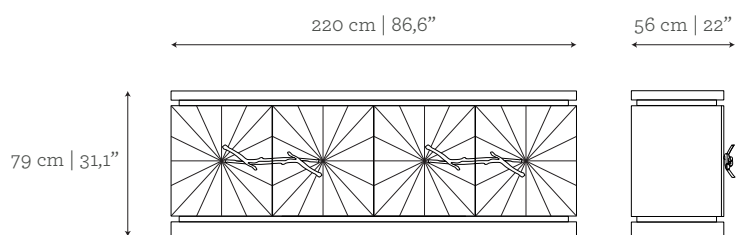

Footer: Antique Brass.

DIMENSIONS

W: 220 cm | 86,6"

D: 56 cm | 22"

H: 79 cm | 31,1"

CUSTOM/BESPOKE

This product is suitable for custom size.

Range between:

W: 110 cm | 43,3" - 220 cm | 86,6"

D: 45 cm | 17,7" - 65 cm | 25,6"

H: 65 cm | 25,6" - 85 cm | 33,5"

ENVIRONMENT

This product is made for living areas in interior spaces only. This product is not specified for bathrooms, spa's or humid environments. Not suitable for exteriors.

VOLUME

0,97 m³ | 34,26 ft³

WEIGHT

192 kg | 423,3 lbs

Packed (in wooden case)

1,68 m³ | 59,33 ft³

295 kg | 650,4 lbs

MATERIALS & FINISHES