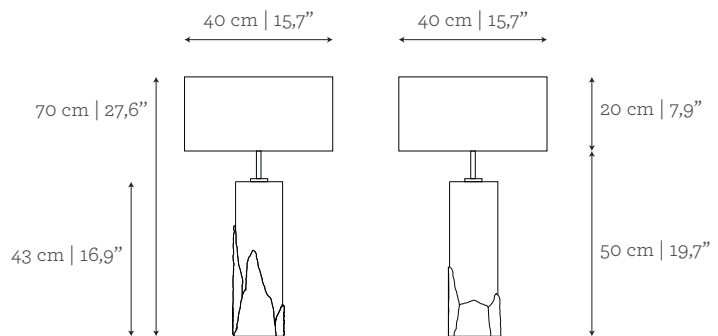

Dimmer switch available, upon request.

DALI controller system available (upcharge over retail price), upon request.

CUSTOM/BESPOKE

This product is suitable for custom size.

Base range between:

H: 30 cm | 11,8" - 43 cm | 16,9"

ENVIRONMENT

This product is made for living areas in interior spaces only. This product is not specified for bathrooms, spa's or humid environments. Not suitable for exteriors.

DIMENSIONS

Ø: 40 cm | 15,7"

H: 70 cm | 27,6"

VOLUME

0,11 m³ | 3,88 ft³

Packed (in wooden case)

0,30 m³ | 10,59 ft³

WEIGHT

19 kg | 41,9 lbs

59 kg | 130,1 lbs