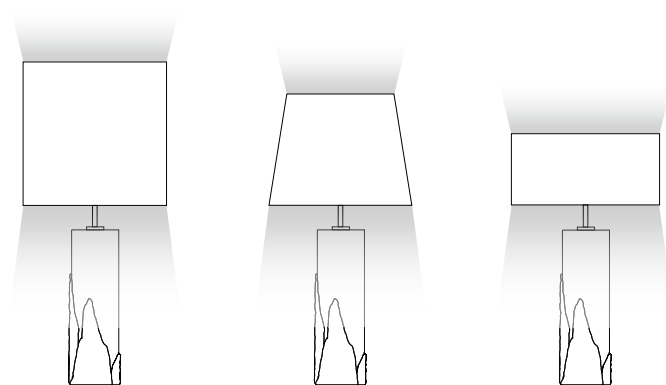

ENVIRONMENT

This product is made for living areas in interior spaces only. This product is not specified for bathrooms, spa's or humid environments. Not suitable for exteriors.

DIMENSIONS

Ø: 40 cm | 15,7"

Large round lampshade:

Conic lampshade:

LIGHT DIRECTION

Large round
lampshade

Conic
lampshade

Medium round
lampshade