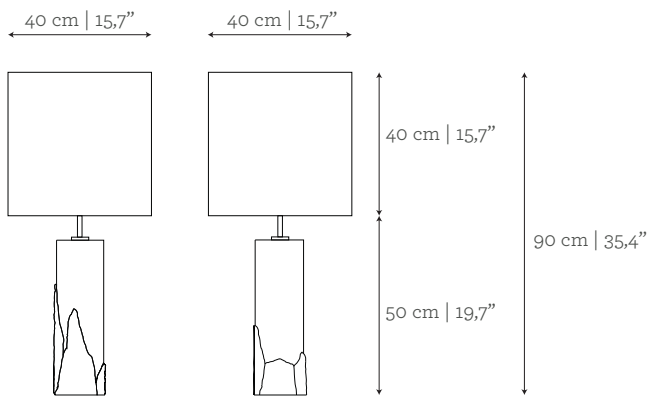

PRODUCT OPTIONS

Amber | Table Lamp

LAMPSHADE

Large round lampshade: