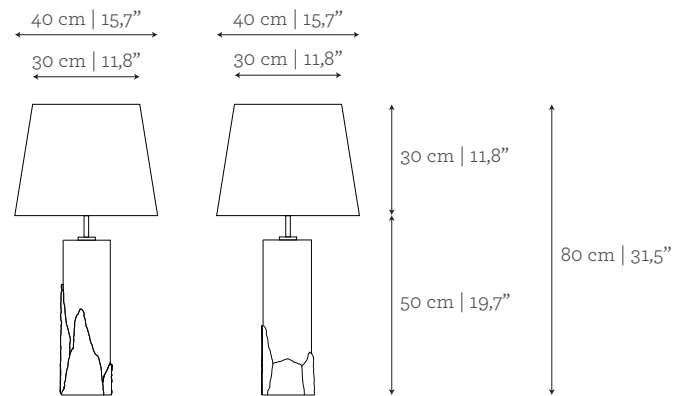

Conic lampshade: