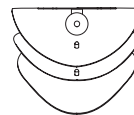

AS PICTURED

MATERIALS & FINISHES

Front lampshade: Polished Brass.
Middle lampshade: Polished Nickel.
Back lampshade: Polished Brass.

DIMENSIONS

W: 23 cm | 9,1"
 D: 19 cm | 7,5"
 H: 45 cm | 17,7"

BULBS & VOLTAGE

Dimmer compatible.
 DALI controller system available (upcharge over retail price), upon request.

CUSTOM/BESPOKE

This product is suitable for custom size. Range between:
 W: 23 cm | 9,1" - 60 cm | 23,6"
 D: 19 cm | 7,5" - 25 cm | 9,8"
 H: 45 cm | 17,7" - 100 cm | 39,4"