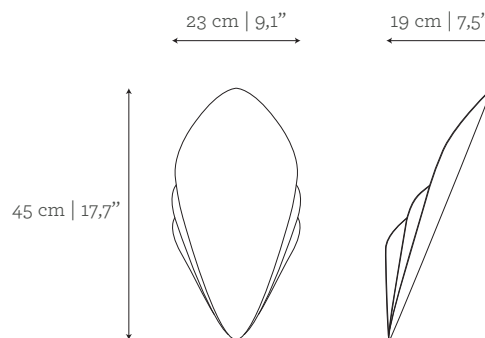

AS PICTURED

MATERIALS & FINISHES

Front lampshade: Polished Brass.
Middle lampshade: Polished Nickel.
Back lampshade: Polished Brass.

DIMENSIONS

W: 23 cm | 9,1"
 D: 19 cm | 7,5"
 H: 45 cm | 17,7"

BULBS & VOLTAGE

Dimmer compatible.
 DALI controller system available (upcharge over retail price), upon request.

CUSTOM/BESPOKE

This product is suitable for custom size. Range between:
 W: 23 cm | 9,1" - 60 cm | 23,6"
 D: 19 cm | 7,5" - 25 cm | 9,8"
 H: 45 cm | 17,7" - 100 cm | 39,4"